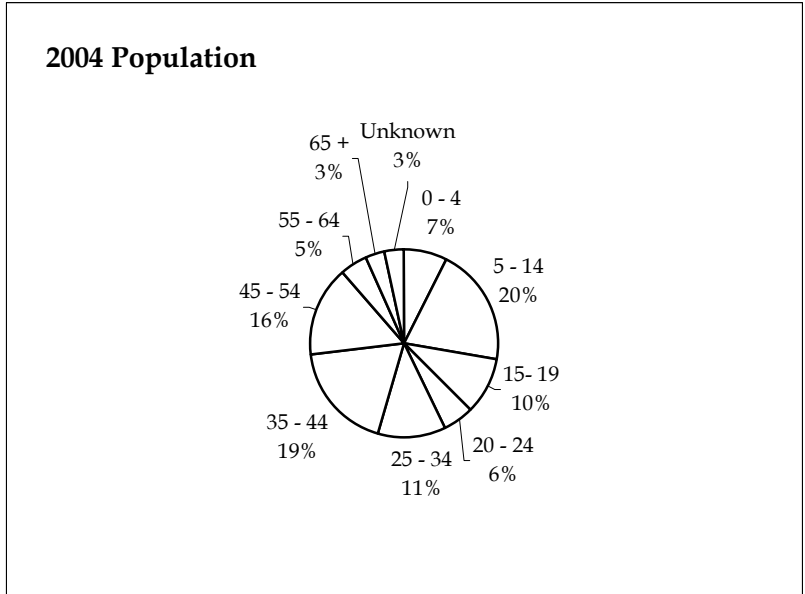

# Town of Beaumont CENSUS HIGHLIGHTS

~ May 1, 2004 ~

Total 2004 Population - 7,807  
Increase Since 2003 - 5.4%

## Population

Age (yrs)	Number	Percentage
0 - 4	565	7
5 - 14	1534	20
15 - 19	767	10
20 - 24	448	6
25 - 34	903	11
35 - 44	1450	19
45 - 54	1237	16
55 - 64	434	5
65 +	256	3
Unknown	213	3

**Occupancy Rate:**  
3.28 persons per occupied dwelling  
**Vacancy Rate:**  
2%