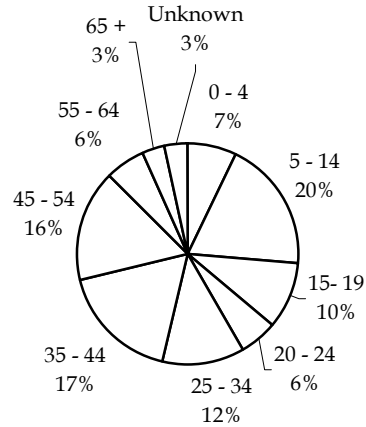

Town of Beaumont CENSUS HIGHLIGHTS

~ May 1, 2005 ~

Total 2005 Population - 8,361
Increase Since 2004 - 7.1%

Population

Age (yrs)	Number	Percentage
0 - 4	614	7
5 - 14	1595	20
15 - 19	815	10
20 - 24	470	6
25 - 34	995	12
35 - 44	1459	17
45 - 54	1358	16
55 - 64	492	6
65 +	283	3
Unknown	280	3

2005 Population

Occupancy Rate:

3.26 persons per occupied dwelling

Vacancy Rate:

2.1%

Lot Inventory

Occupied Dwellings	2,560
Vacant Dwellings	54
Under Construction	112
Vacant Lots	366
TOTAL	3,092

Did you know?

That 76.2% of Beaumont's residents
are connected to the Internet!

Interest Groups

Group	Age	Population	Percentage
Daycare	0 - 5 Yrs	760	9
	2 - 5 Yrs	544	7
Teens	13 - 17 Yrs	858	10
Voters	18+ Yrs	5,360	64
Seniors	65+ Yrs	283	3
	Unknown	283	3

Single Family Residential Building Permits

1988 - 62	1994 - 46	2000 - 66
1989 - 62	1995 - 23	2001 - 90
1990 - 125	1996 - 74	2002 - 150
1991 - 66	1997 - 60	2003 - 135
1992 - 61	1998 - 82	2004 - 217
1993 - 55	1999 - 74	2005 - 126 (to June, 2005)

Historic Growth

Year	Population	Percent Increase
1976	846	-
1981	2,622	-
1986	3,923	5.3
1991	4,952	8.0
1992	5,323	7.5
1993	5,564	4.5
1994	5,685	2.1
1995	5,747	1.1
1996	5,810	1.1
1997	No Census	-
1998	6,295	8.3 Over 2 Yrs
1999	6,518	3.5
2000	No Census	-
2001	6,986	7.2 Over 2 Yrs
2002	7,128	2.0
2003	7,407	3.9
2004	7,807	5.4
2005	8,361	7.1