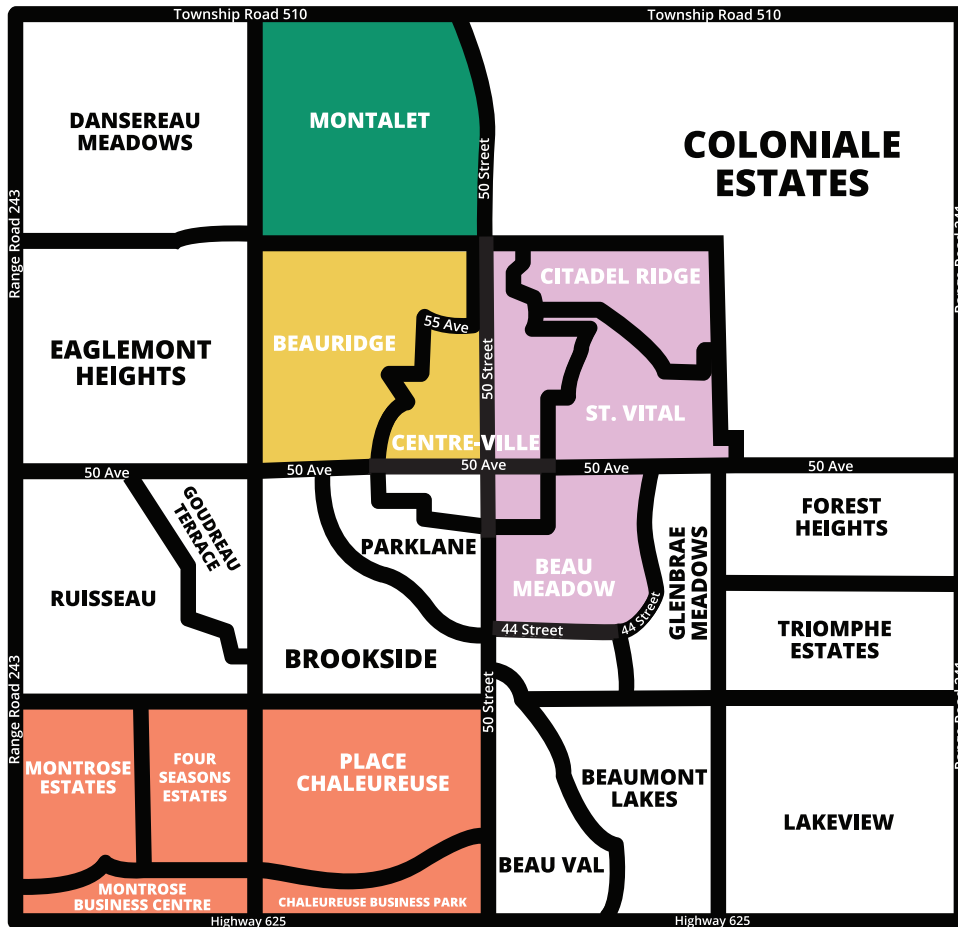

COLLECTION SCHEDULE 2019/2020

ZONE A

APRIL 2019

SUN	MON	TUES	WED	THUR	FRI	SAT
	1	2	3	4	5	6
7	8	9	10	11	12	13
14	15	16	17	18	19	20
21	22	23	24	25	26	27
28	29	30				

MAY 2019

SUN	MON	TUES	WED	THUR	FRI	SAT
WEEKLY ORGANICS COLLECTION STARTS			1	2	3	4
5	6	7	8	9	10	11
12	13	14	15	16	17	18
19	20	21	22	23	24	25
26	27	28	29	30	31	

JUNE 2019

SUN	MON	TUES	WED	THUR	FRI	SAT
						1
2	3	4	5	6	7	8
9	10	11	12	13	14	15
16	17	18	19	20	21	22
23	24	25	26	27	28	29
30						

JULY 2019

SUN	MON	TUES	WED	THUR	FRI	SAT
	1	2	3	4	5	6
7	8	9	10	11	12	13
14	15	16	17	18	19	20
21	22	23	24	25	26	27
28	29	30	31			

Download the Waste App Today!

COLLECTION SCHEDULE 2019/2020

ZONE B

APRIL 2019

SUN	MON	TUES	WED	THUR	FRI	SAT
	1	2	3	4	5	6
7	8	9	10	11	12	13
14	15	16	17	18	19	20
21	22	23	24	25	26	27
28	29	30				

MAY 2019

SUN	MON	TUES	WED	THUR	FRI	SAT
WEEKLY ORGANICS COLLECTION STARTS			1	2	3	4
5	6	7	8	9	10	11
12	13	14	15	16	17	18
19	20	21	22	23	24	25
26	27	28	29	30	31	