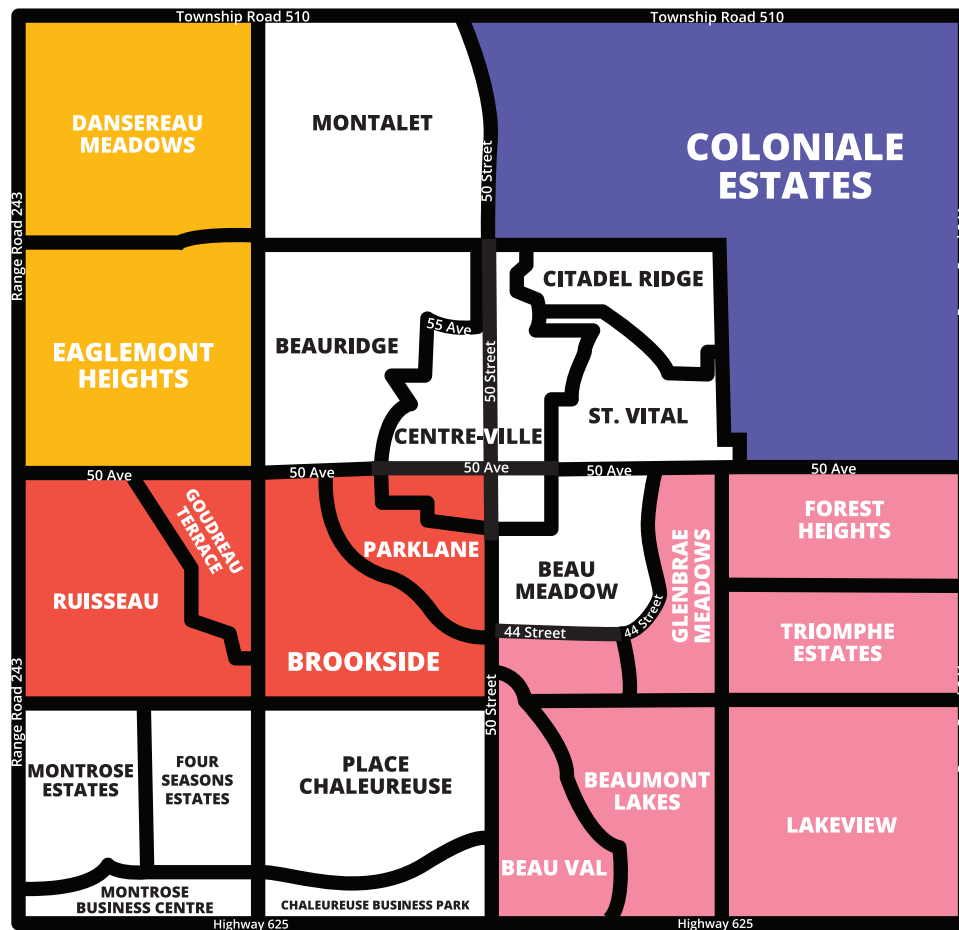

Download the Waste App Today!

COLLECTION SCHEDULE 2019/2020

ZONE B

APRIL 2019

SUN	MON	TUES	WED	THUR	FRI	SAT
	1	2	3	4	5	6
7	8	9	10	11	12	13
14	15	16	17	18	19	20
21	22	23	24	25	26	27
28	29	30				

MAY 2019

SUN	MON	TUES	WED	THUR	FRI	SAT
WEEKLY ORGANICS COLLECTION STARTS			1	2	3	4
5	6	7	8	9	10	11
12	13	14	15	16	17	18
19	20	21	22	23	24	25
26	27	28	29	30	31	

JUNE 2019

SUN	MON	TUES	WED	THUR	FRI	SAT
						1
2	3	4	5	6	7	8
9	10	11	12	13	14	15
16	17	18	19	20	21	22
23	24	25	26	27	28	29
30						

JULY 2019

SUN	MON	TUES	WED	THUR	FRI	SAT
	1	2	3	4	5	6
7	8	9	10	11	12	13
14	15	16	17	18	19	20
21	22	23	24	25	26	27
28	29	30	31			