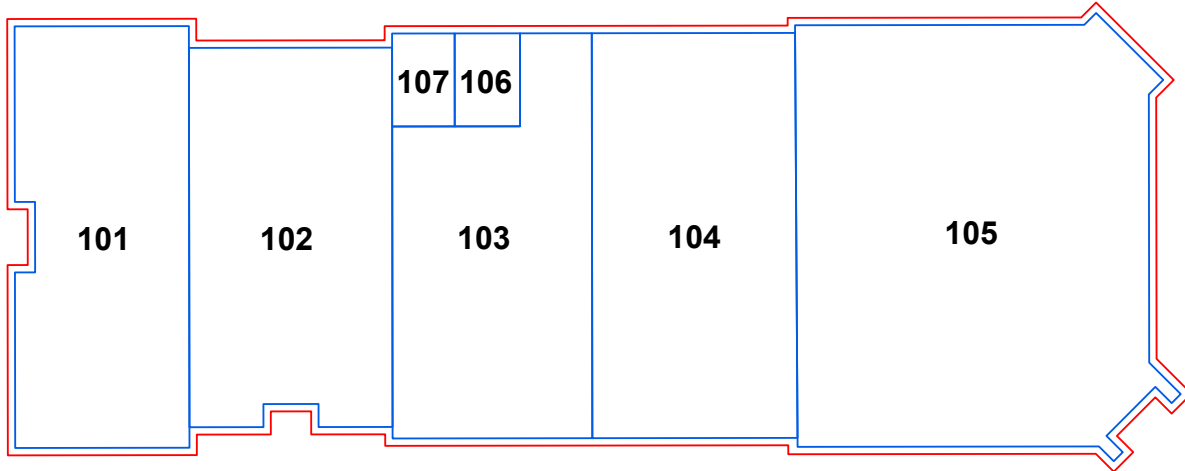

30 Ave

5601 Magasin Ave

Magasin Ave

5505

Commercial Building Address Map
Place La Rose du Marais
Lot 13, Block 5, Plan 192 0707

-  Building Footprint
-  Building Units
-  Municipal Parcels

Municipal Addresses
Address