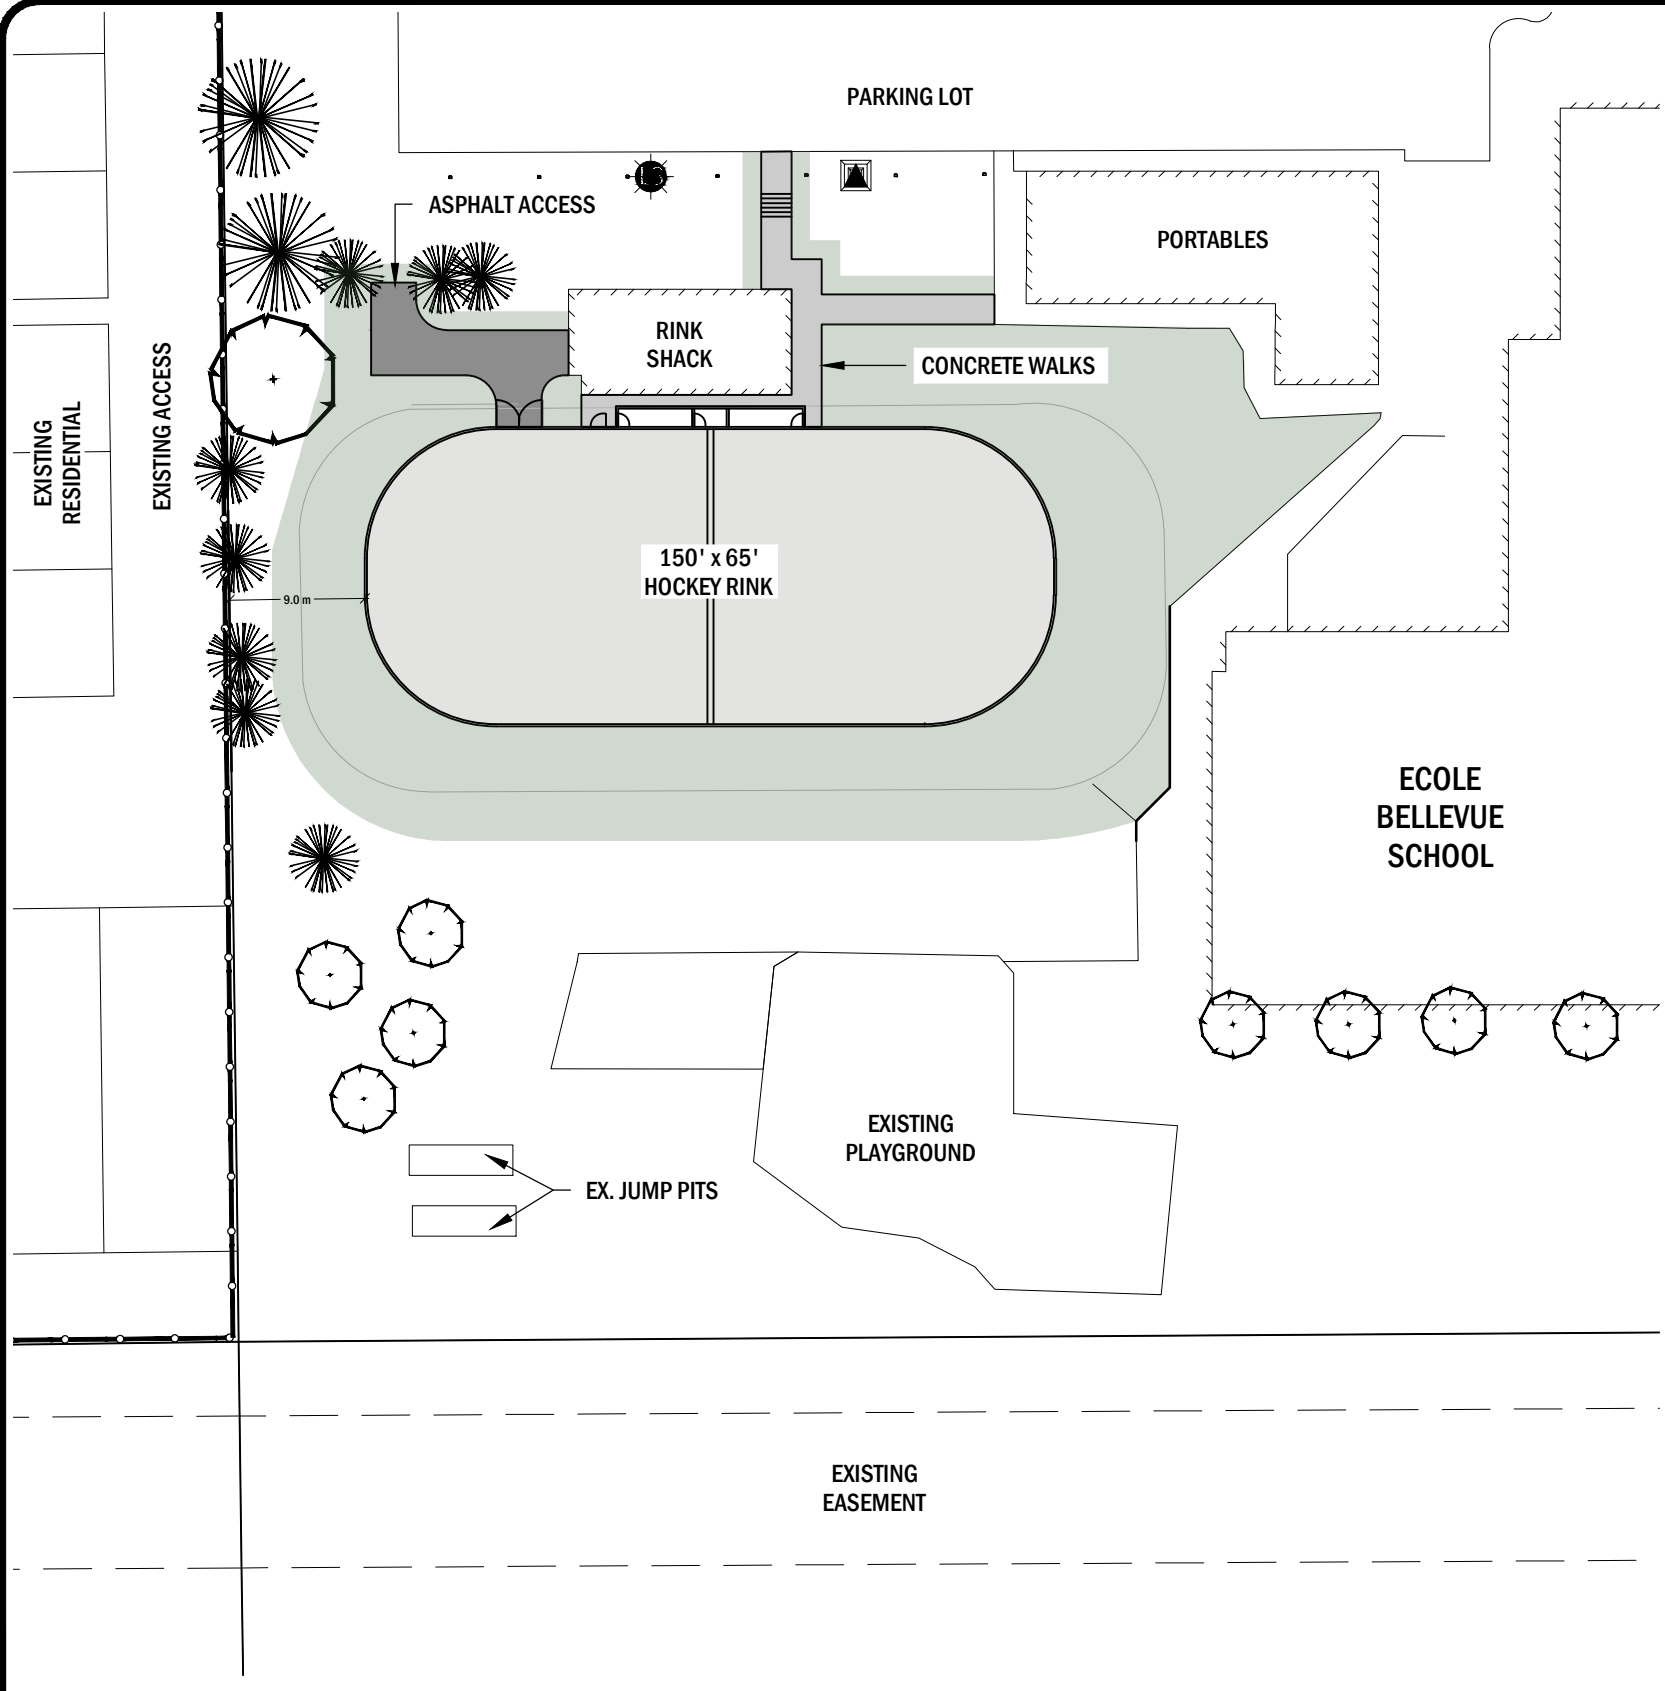

SAVED BY: CBOHNET PLOT DATE: May 19, 2020

 **BEAUMONT**
ECOLE BELLEVUE SCHOOL
OUTDOOR HOCKEY RINK
MAY 2020

CONCEPT #1

© THIS DOCUMENT IS COPYRIGHT - NO REPRODUCTION IN WHOLE OR IN PART IS PERMITTED WITHOUT THE WRITTEN PERMISSION OF SELECT ENGINEERING CONSULTANTS LTD. - AN ELECTRONIC DATA LICENSE IS REQUIRED FOR DIGITAL VERSION OF THIS DOCUMENT.

SAVED BY: CBOHNET PLOT DATE: May 19, 2020

 **BEAUMONT**
ECOLE BELLEVUE SCHOOL
OUTDOOR HOCKEY RINK
MAY 2020

CONCEPT #2

© THIS DOCUMENT IS COPYRIGHT - NO REPRODUCTION IN WHOLE OR IN PART IS PERMITTED WITHOUT THE WRITTEN PERMISSION OF SELECT ENGINEERING CONSULTANTS LTD. - AN ELECTRONIC DATA LICENSE IS REQUIRED FOR DIGITAL VERSION OF THIS DOCUMENT.

SAVED BY: CBOHNET PLOT DATE: May 19, 2020

 **BEAUMONT**
 ECOLE BELLEVUE SCHOOL
 OUTDOOR HOCKEY RINK
 MAY 2020

CONCEPT #3

© THIS DOCUMENT IS COPYRIGHT - NO REPRODUCTION IN WHOLE OR IN PART IS PERMITTED WITHOUT THE WRITTEN PERMISSION OF SELECT ENGINEERING CONSULTANTS LTD. - AN ELECTRONIC DATA LICENSE IS REQUIRED FOR DIGITAL VERSION OF THIS DOCUMENT.