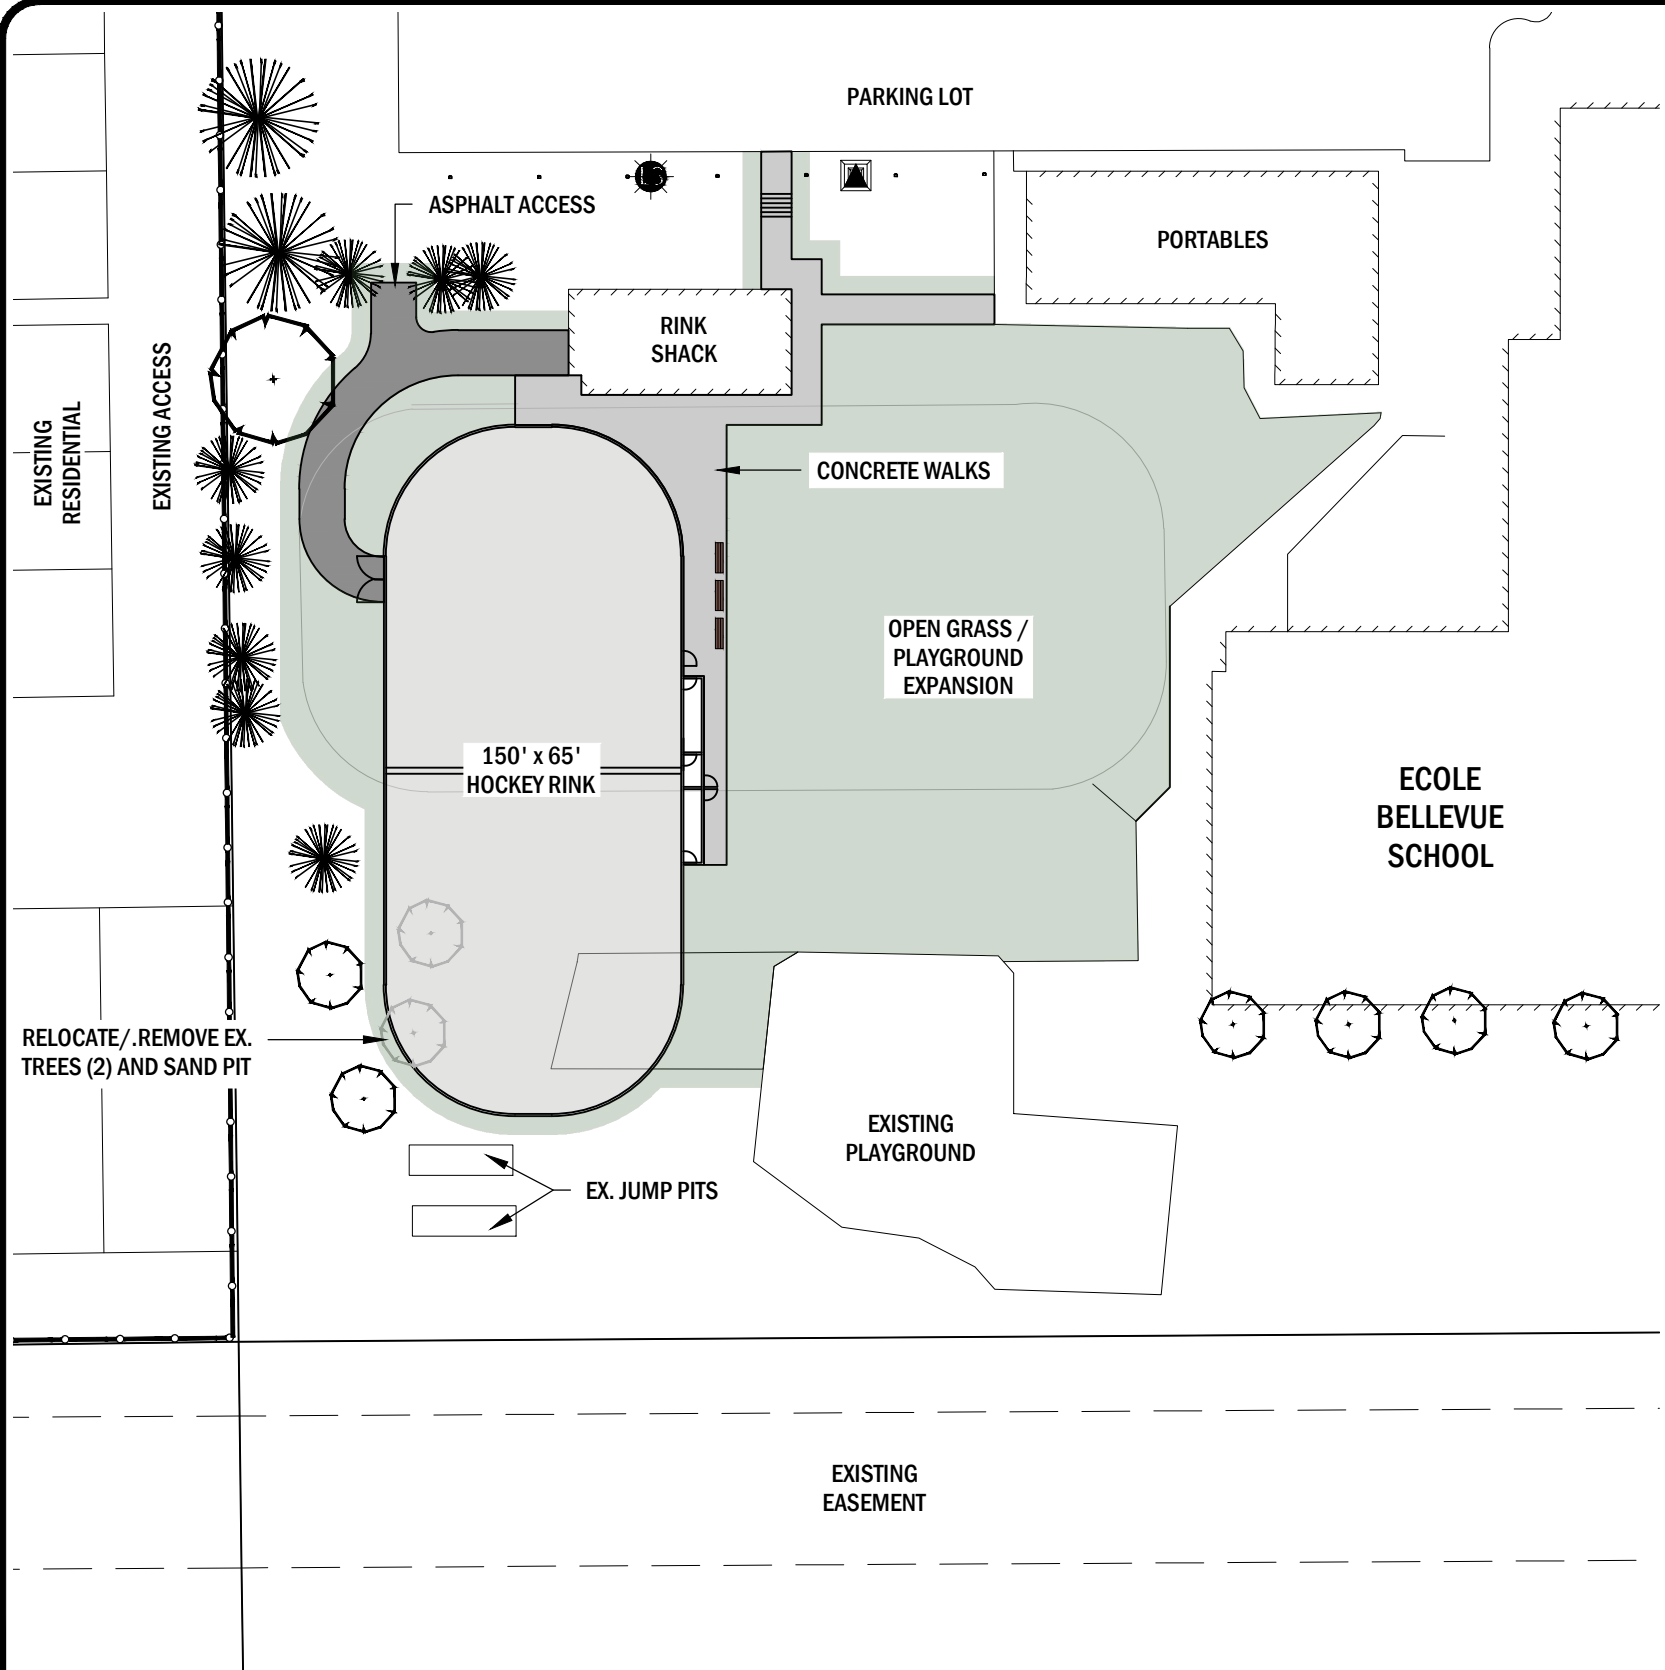

SAVED BY: CBOHNET PLOT DATE: May 19, 2020

 **BEAUMONT**
ECOLE BELLEVUE SCHOOL
OUTDOOR HOCKEY RINK
MAY 2020

CONCEPT #1

© THIS DOCUMENT IS COPYRIGHT - NO REPRODUCTION IN WHOLE OR IN PART IS PERMITTED WITHOUT THE WRITTEN PERMISSION OF SELECT ENGINEERING CONSULTANTS LTD. - AN ELECTRONIC DATA LICENSE IS REQUIRED FOR DIGITAL VERSION OF THIS DOCUMENT.

SAVED BY: CBOHNET PLOT DATE: May 19, 2020

 **BEAUMONT**
ECOLE BELLEVUE SCHOOL
OUTDOOR HOCKEY RINK
MAY 2020

CONCEPT #2

© THIS DOCUMENT IS COPYRIGHT - NO REPRODUCTION IN WHOLE OR IN PART IS PERMITTED WITHOUT THE WRITTEN PERMISSION OF SELECT ENGINEERING CONSULTANTS LTD. - AN ELECTRONIC DATA LICENSE IS REQUIRED FOR DIGITAL VERSION OF THIS DOCUMENT.

SAVED BY: CBOHNET PLOT DATE: May 19, 2020

 **BEAUMONT**
 ECOLE BELLEVUE SCHOOL
 OUTDOOR HOCKEY RINK
 MAY 2020

CONCEPT #3

© THIS DOCUMENT IS COPYRIGHT - NO REPRODUCTION IN WHOLE OR IN PART IS PERMITTED WITHOUT THE WRITTEN PERMISSION OF SELECT ENGINEERING CONSULTANTS LTD. - AN ELECTRONIC DATA LICENSE IS REQUIRED FOR DIGITAL VERSION OF THIS DOCUMENT.