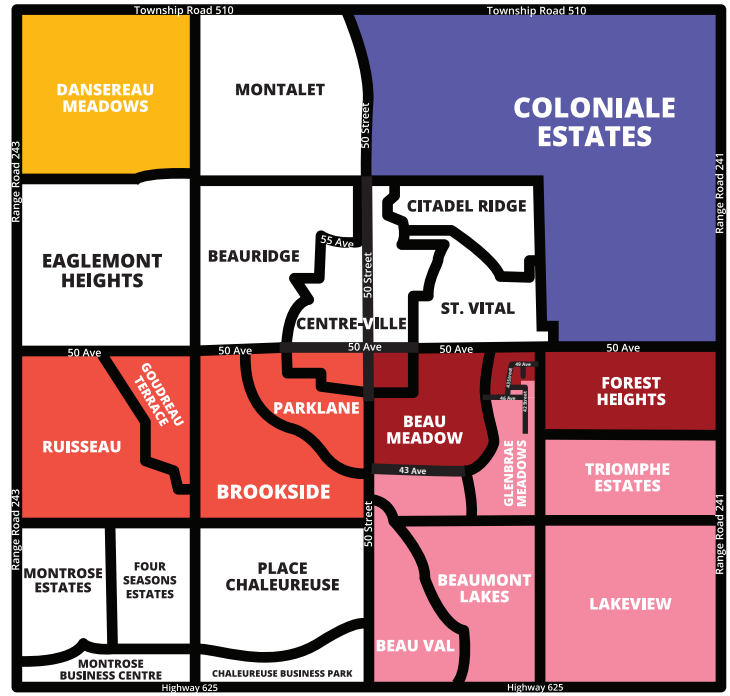

MAY 2022

SUN	MON	TUES	WED	THUR	FRI	SAT
WEEKLY ORGANICS COLLECTION BEGINS THIS MONTH						
1	2	3	4	5	6	7
8	9	10	11	12	13	14
15	16	17	18	19	20	21
22	23	24	25	26	27	28
29	30	31				

JUNE 2022

SUN	MON	TUES	WED	THUR	FRI	SAT
			1	2	3	4
5	6	7	8	9	10	11
12	13	14	15	16	17	18
19	20	21	22	23	24	25
26	27	28	29	30		

JULY 2022

SUN	MON	TUES	WED	THUR	FRI	SAT
					1	2
3	4	5	6	7	8	9
10	11	12	13	14	15	16
17	18	19	20	21	22	23
24	25	26	27	28	29	30
31						

LEGEND:

- Organic Collection
- Recycling Collection
- Waste Collection
- Brown Bag Yard Waste Collection
- Large Item Pickup
- Christmas Tree Drop Off at Operations Yard from 10AM-2PM (All Zones)
- Hazardous Waste Drop Off