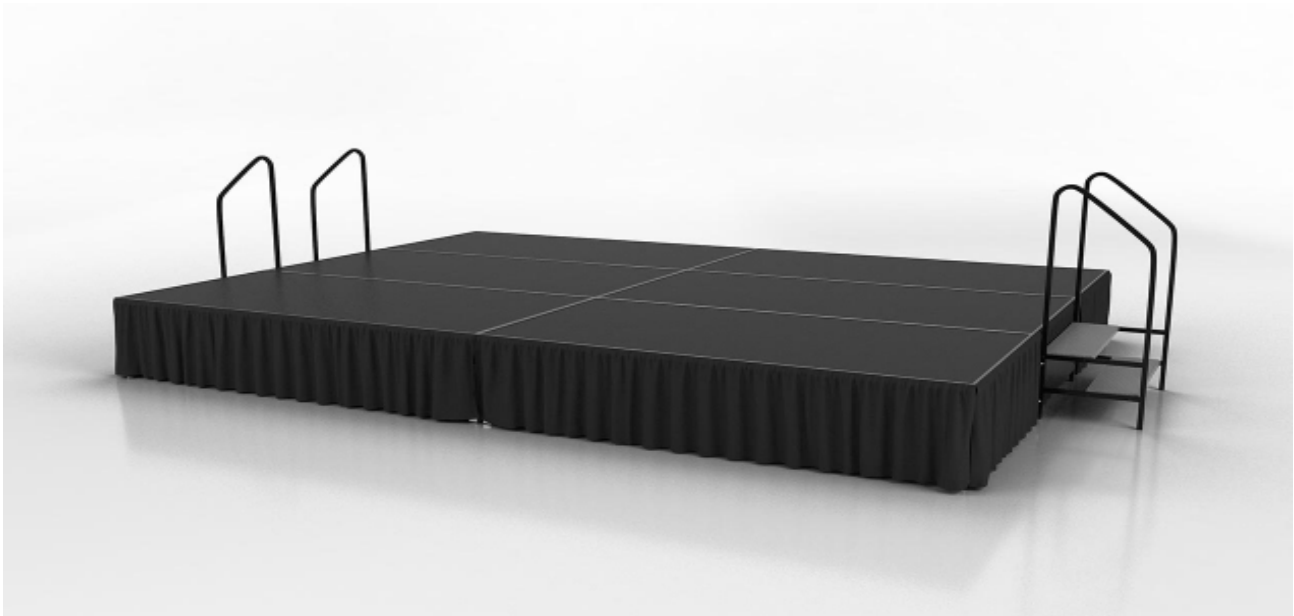

Stage Form

Please indicate if you would like to rent the stage or not by either putting a line through the page or circling the option you wish the stage to be set up as.

This is an example of option 1

- Full set up size 12 feet Wide x 32 feet Long
- We have two sets of stairs, you can have both on either side or just one.
- There are 12 pieces in total and each square is 4ft x 8ft
- You can have as many or as little pieces as you would like
- Once the stage is set up it CANNOT be changed.

Please check one of the options you would like, if you would like option 4 please shade in or check mark the squares you would like the stage set up as.

Option 1

1	2	3	4
5	6	7	8
9	10	11	12

Option 3 - Full Size