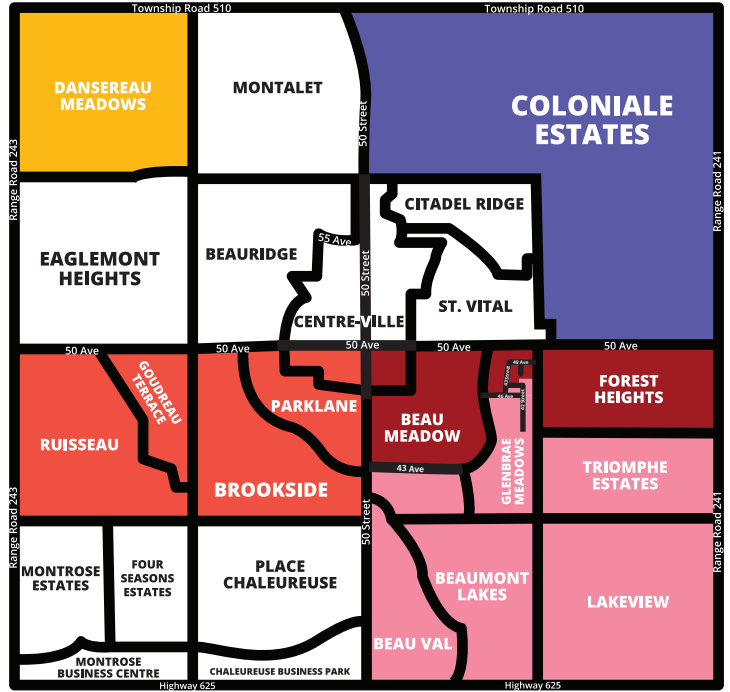

MARCH 2023

SUN	MON	TUES	WED	THUR	FRI	SAT
			1	2	3	4
5	6	7	8	9	10	11
12	13	14	15	16	17	18
19	20	21	22	23	24	25
26	27	28	29	30	31	

APRIL 2023

SUN	MON	TUES	WED	THUR	FRI	SAT
						1
2	3	4	5	6	7	8
9	10	11	12	13	14	15
16	17	18	19	20	21	22
23	24	25	26	27	28	29
30						

MAY 2023

SUN	MON	TUES	WED	THUR	FRI	SAT
WEEKLY ORGANICS COLLECTION BEGINS THIS MONTH						
	1	2	3	4	5	6
7	8	9	10	11	12	13
14	15	16	17	18	19	20
21	22	23	24	25	26	27 
28	29	30	31			

JUNE 2023

SUN	MON	TUES	WED	THUR	FRI	SAT
				1	2	3
4	5	6	7	8	9	10
11	12	13	14	15	16	17
18	19	20	21	22	23	24
25	26	27	28	29	30	

JULY 2023

SUN	MON	TUES	WED	THUR	FRI	SAT
						1
2	3	4	5	6	7	8
9	10	11	12	13	14	15
16	17	18	19	20	21	22
23	24	25	26	27	28	29
30	31					

LEGEND:

-  Organic Collection
-  Recycling Collection
-  Waste Collection
-  Brown Bag Yard Waste Collection
-  Large Item Pickup
-  Christmas Tree Drop Off at Operations Yard from 10AM-2PM (All Zones)
-  Hazardous Waste Drop Off