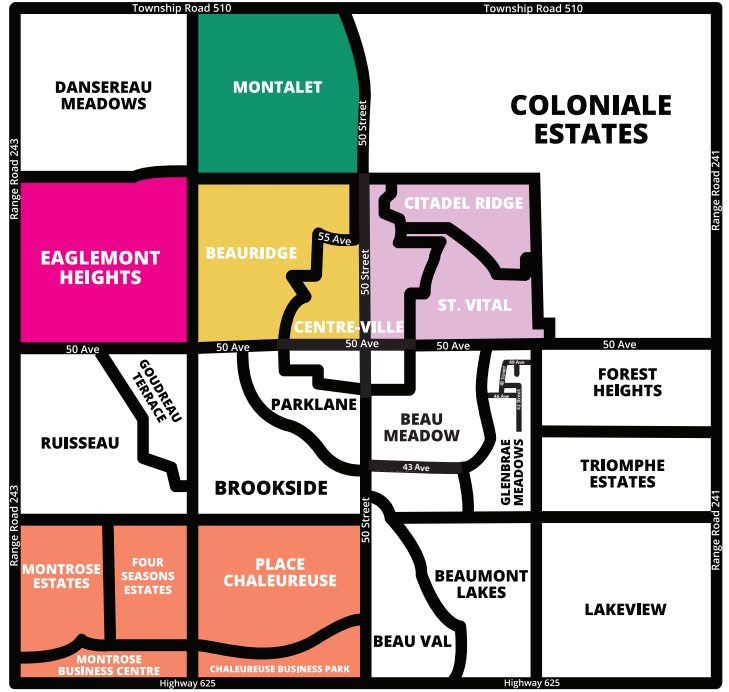

COLLECTION SCHEDULE 2022/2023

ZONE A

AUGUST 2022

SUN	MON	TUES	WED	THUR	FRI	SAT
	1	2	3	4	5	6
7	8	9	10	11	12	13
14	15	16	17	18	19	20
21	22	23	24	25	26	27
28	29	30	31			

SEPTEMBER 2022

SUN	MON	TUES	WED	THUR	FRI	SAT
				1	2	3
4	5	6	7	8	9	10
11	12	13	14	15	16	17
18	19	20	21	22	23	24
25	26	27	28	29	30	

OCTOBER 2022

SUN	MON	TUES	WED	THUR	FRI	SAT
						1
2	3	4	5	6	7	8
9	10	11	12	13	14	15
16	17	18	19	20	21	22
23	24	25	26	27	28	29
30	31	WEEKLY ORGANICS COLLECTION ENDS THIS MONTH				

NOVEMBER 2022

SUN	MON	TUES	WED	THUR	FRI	SAT
		1	2	3	4	5
6	7	8	9	10	11	12
13	14	15	16	17	18	19
20	21	22	23	24	25	26
27	28	29	30			

DECEMBER 2022

SUN	MON	TUES	WED	THUR	FRI	SAT
				1	2	3
4	5	6	7	8	9	10
11	12	13	14	15	16	17
18	19	20	21	22	23	24
25	26	27	28	29	30	31

JANUARY 2023

SUN	MON	TUES	WED	THUR	FRI	SAT
1	2	3	4	5	6	7
8	9	10	11	12	13	14
15	16	17	18	19	20	21
22	23	24	25	26	27	28
29	30	31				

FEBRUARY 2023

SUN	MON	TUES	WED	THUR	FRI	SAT
			1	2	3	4
5	6	7	8	9	10	11
12	13	14	15	16	17	18
19	20	21	22	23	24	25
26	27	28				

MARCH 2023

SUN	MON	TUES	WED	THUR	FRI	SAT
			1	2	3	4
5	6	7	8	9	10	11
12	13	14	15	16	17	18
19	20	21	22	23	24	25
26	27	28	29	30	31	

APRIL 2023

SUN	MON	TUES	WED	THUR	FRI	SAT
						1
2	3	4	5	6	7	8
9	10	11	12	13	14	15
16	17	18	19	20	21	22
23	24	25	26	27	28	29
30						

MAY 2023

SUN	MON	TUES	WED	THUR	FRI	SAT
WEEKLY ORGANICS COLLECTION BEGINS THIS MONTH						
	1	2	3	4	5	6
7	8	9	10	11	12	13
14	15	16	17	18	19	20
21	22	23	24	25	26	27
28	29	30	31			

JUNE 2023

SUN	MON	TUES	WED	THUR	FRI	SAT
				1	2	3
4	5	6	7	8	9	10
11	12	13	14	15	16	17
18	19	20	21	22	23	24
25	26	27	28	29	30	

JULY 2023

SUN	MON	TUES	WED	THUR	FRI	SAT
						1
2	3	4	5	6	7	8
9	10	11	12	13	14	15
16	17	18	19	20	21	22
23	24	25	26	27	28	29
30	31					

LEGEND:

- Organic Collection
- Recycling Collection
- Waste Collection
- Brown Bag Yard Waste Collection
- Large Item Pickup
- Christmas Tree Drop Off at Operations Yard from 10AM-2PM (All Zones)
- Hazardous Waste Drop Off

Download the Smart Savvy Green Beaumont App!