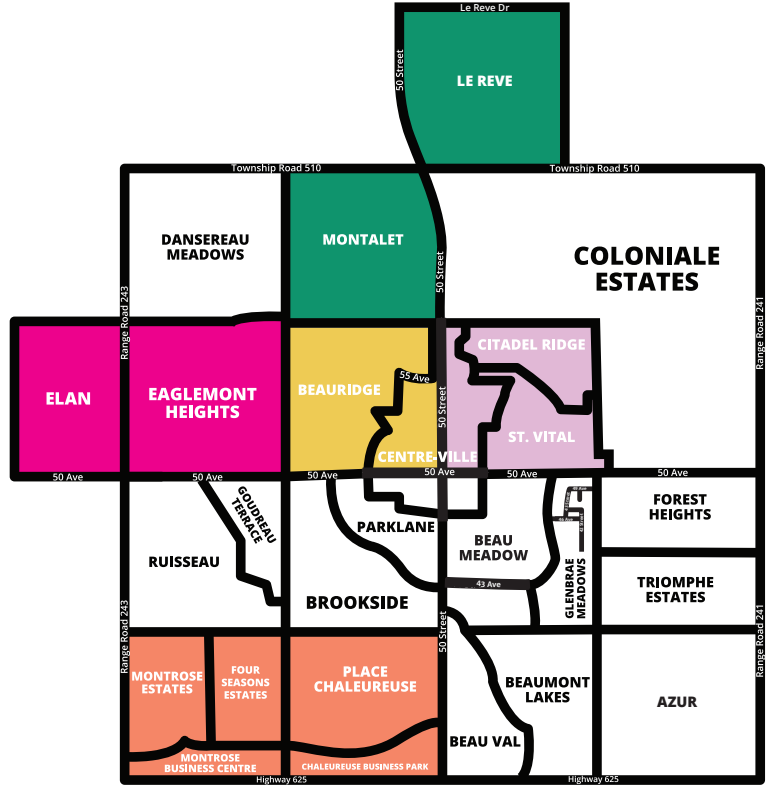

APRIL 2024

SUN	MON	TUES	WED	THUR	FRI	SAT
	1	2	3	4	5	6
7	8	9	10	11	12	13
14	15	16	17	18	19	20
21	22	23	24	25	26	27
28	29	30				

MAY 2024

SUN	MON	TUES	WED	THUR	FRI	SAT
WEEKLY ORGANICS COLLECTION BEGINS THIS MONTH			1	2	3	4
5	6	7	8	9	10	11
12	13	14	15	16	17	18
19	20	21	22	23	24	25
26	27	28	29	30	31	

JUNE 2024

SUN	MON	TUES	WED	THUR	FRI	SAT
						1
2	3	4	5	6	7	8
9	10	11	12	13	14	15
16	17	18	19	20	21	22
23	24	25	26	27	28	29
30						

JULY 2024

SUN	MON	TUES	WED	THUR	FRI	SAT
	1	2	3	4	5	6
7	8	9	10	11	12	13
14	15	16	17	18	19	20
21	22	23	24	25	26	27
28	29	30	31			

LEGEND:

- Organic Collection
- Recycling Collection
- Waste Collection
- Brown Bag Yard Waste Collection
- No Collection (To be collected on alternate dates - see App or Website in December)
- Large Item Pickup
- Christmas Tree Drop Off at Operations Yard from 10AM-2PM (All Zones)
- Recycling Roundup