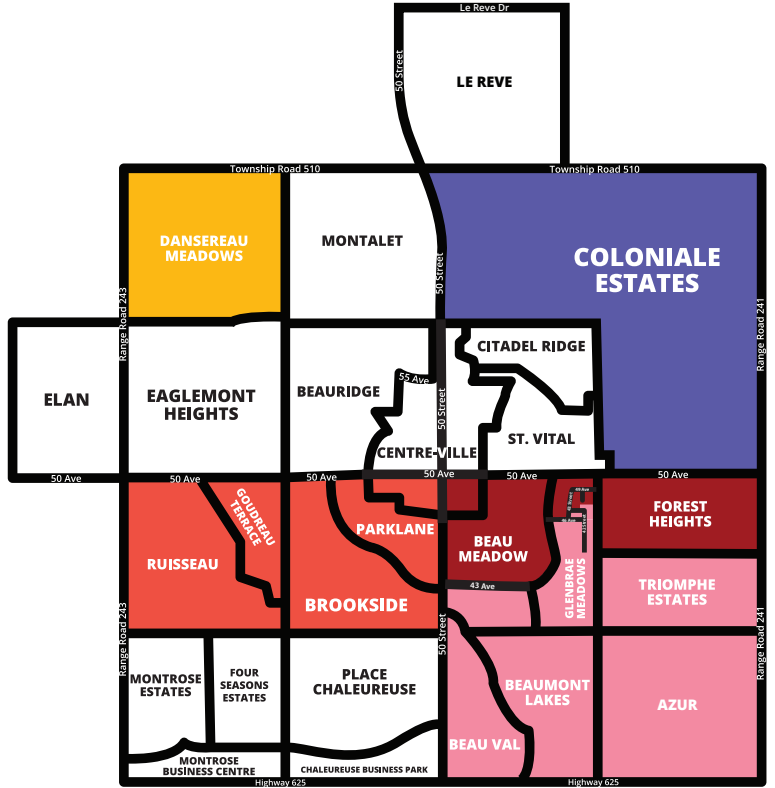

MARCH 2024

SUN	MON	TUES	WED	THUR	FRI	SAT
					1	2
3	4	5	6	7	8	9
10	11	12	13	14	15	16
17	18	19	20	21	22	23
24	25	26	27	28	29	30
31						

APRIL 2024

SUN	MON	TUES	WED	THUR	FRI	SAT
	1	2	3	4	5	6
7	8	9	10	11	12	13
14	15	16	17	18	19	20
21	22	23	24	25	26	27
28	29	30				

MAY 2024

SUN	MON	TUES	WED	THUR	FRI	SAT
WEEKLY ORGANICS COLLECTION BEGINS THIS MONTH						
	1	2	3	4	5	6
7	8	9	10	11	12	13
14	15	16	17	18	19	20
21	22	23	24	25	26	27
28	29	30	31			

JUNE 2024

SUN	MON	TUES	WED	THUR	FRI	SAT
						1
2	3	4	5	6	7	8
9	10	11	12	13	14	15
16	17	18	19	20	21	22
23	24	25	26	27	28	29
30						

JULY 2024

SUN	MON	TUES	WED	THUR	FRI	SAT
	1	2	3	4	5	6
7	8	9	10	11	12	13
14	15	16	17	18	19	20
21	22	23	24	25	26	27
28	29	30	31			

LEGEND:

- Organic Collection
- Recycling Collection
- Waste Collection
- Brown Bag Yard Waste Collection
- No Collection (To be collected on alternate dates - see App or Website in December)
- Large Item Pickup
- 🌲 Christmas Tree Drop Off at Operations Yard from 10AM-2PM (All Zones)
- Recycling Roundup