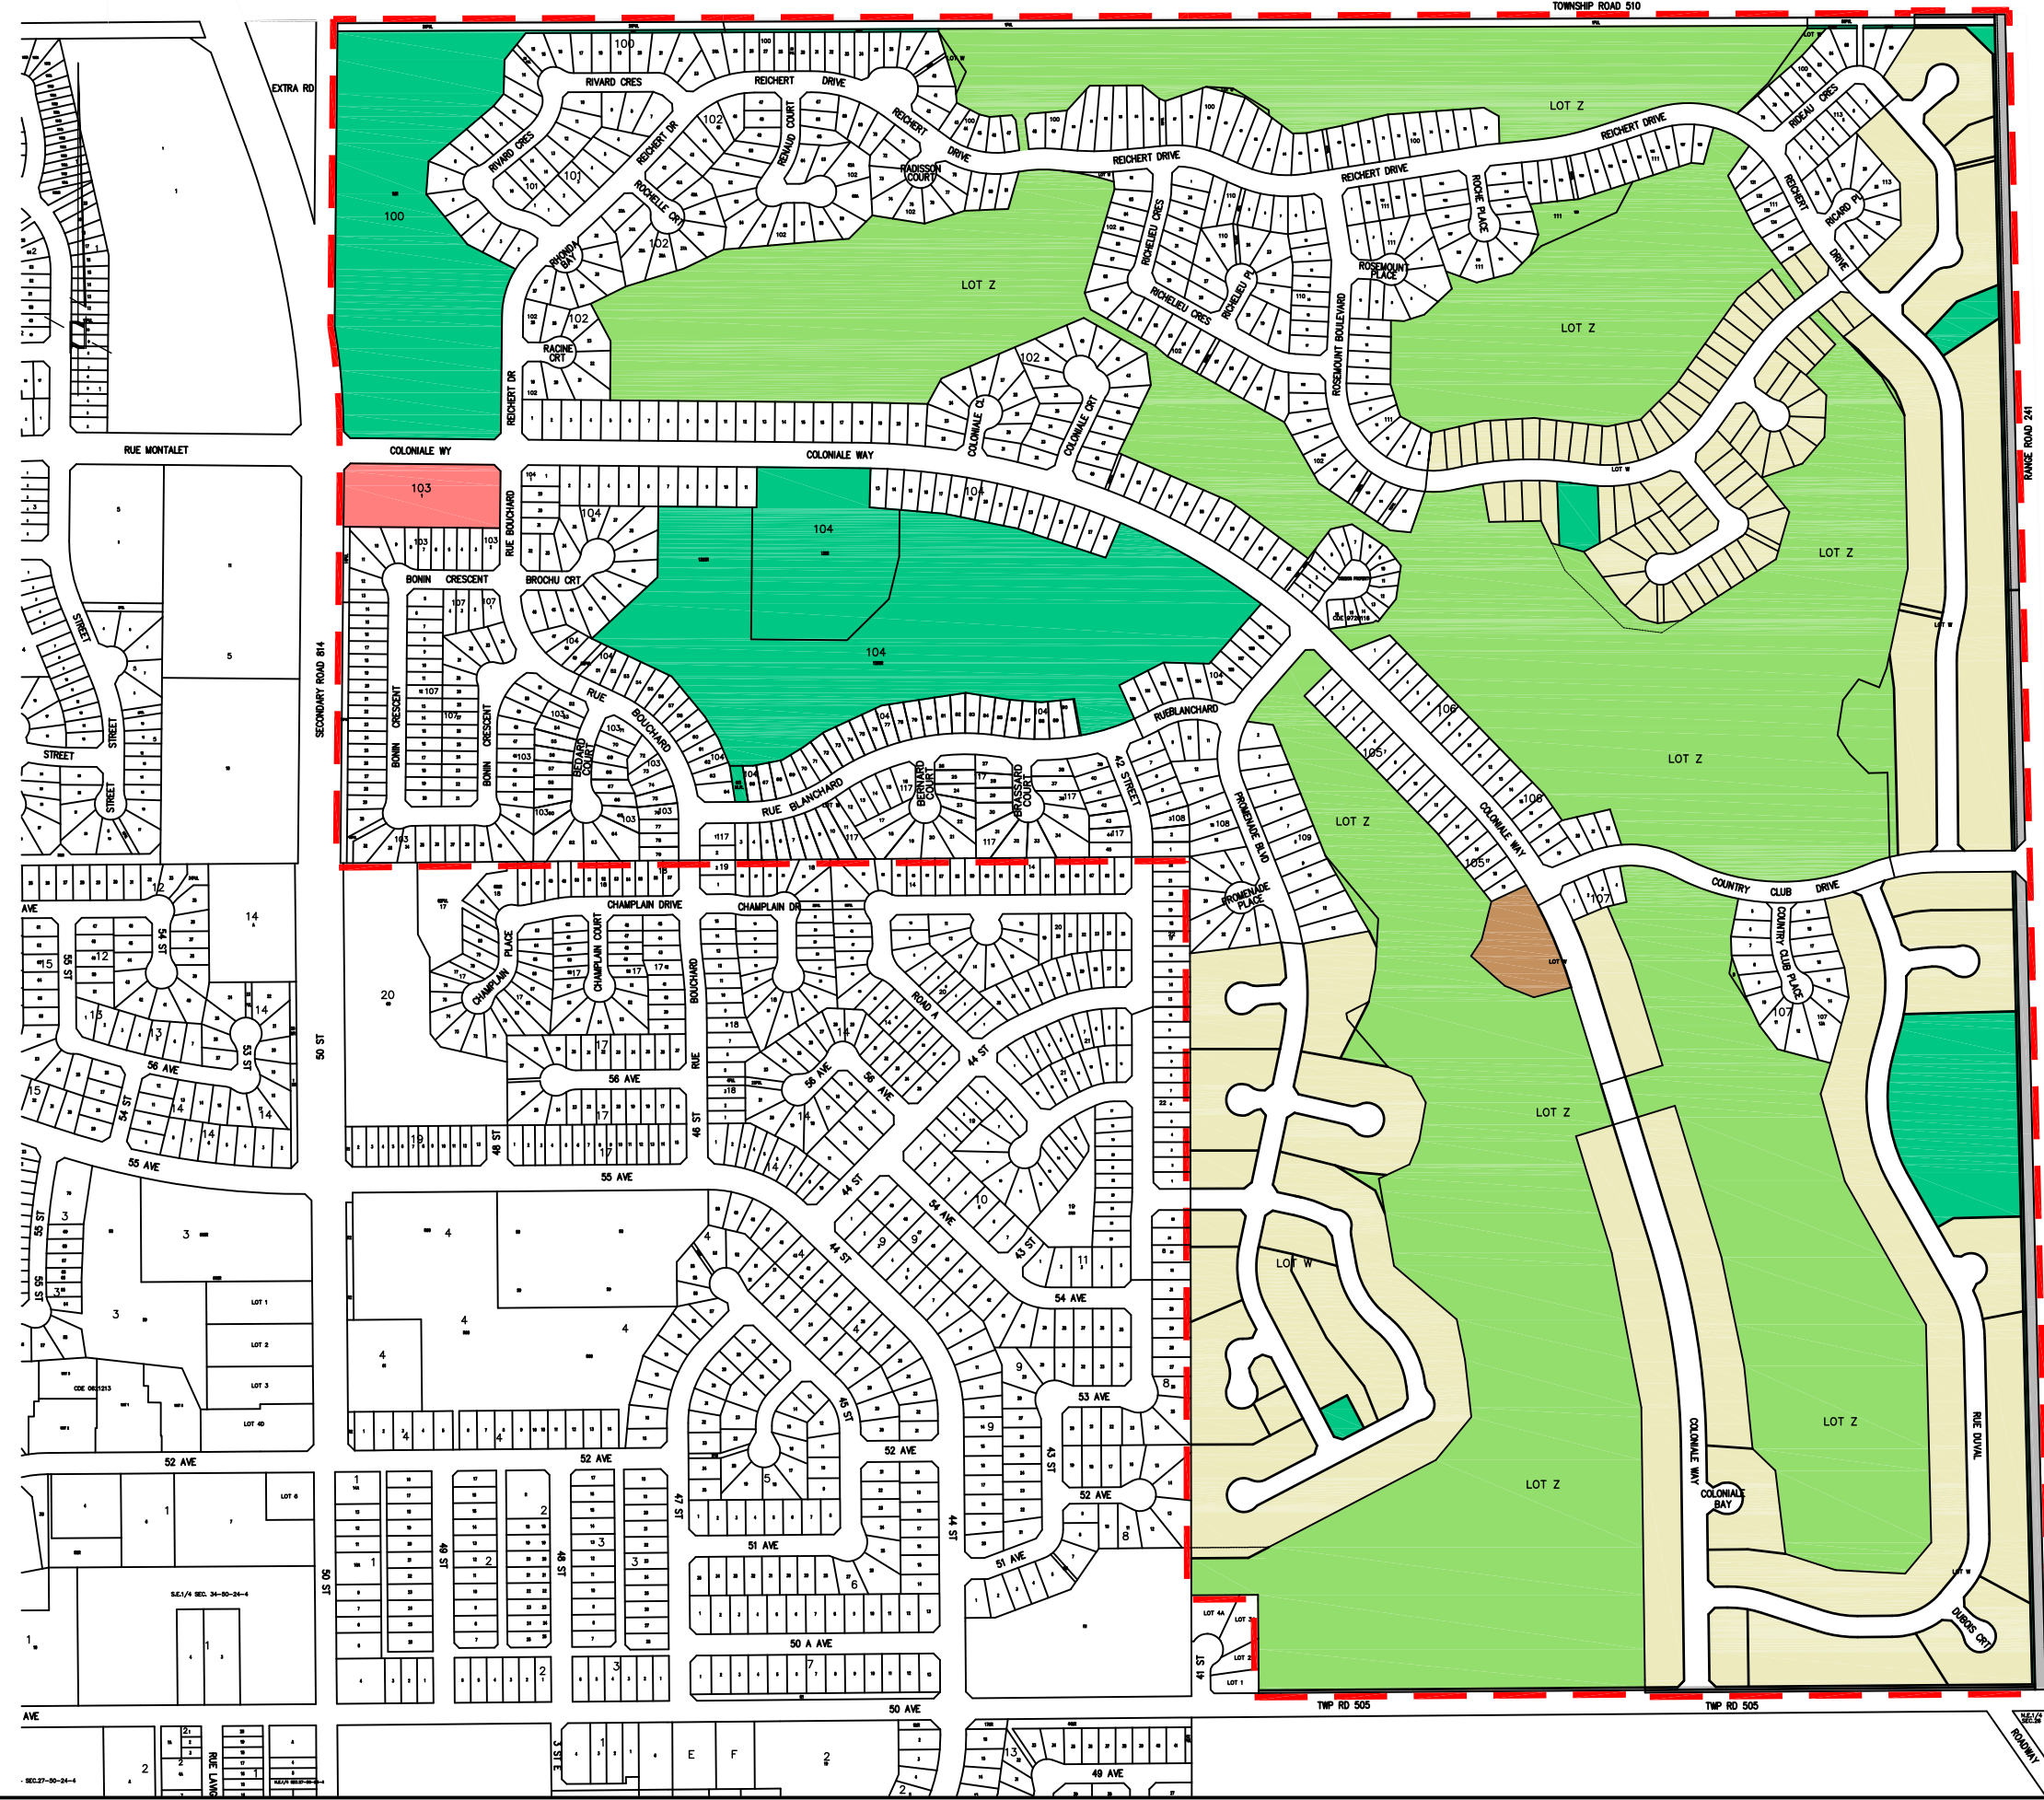

Coloniale Estates OUTLINE PLAN

- Coloniale Estates Boundary (188.82 ha)
- Existing Low Density Residential (35.74 ha)
- Future Low Density Residential (44.00 ha)
- Future Multi-Family Residential (0.60 ha)
- Commercial (0.88 ha)
- Golf Course (62.30 ha)
- Parks/Municipal Reserve (18.88 ha)
- Roads/Road Widening (26.42 ha)

Note: Areas are approximate and subject to change as registered.