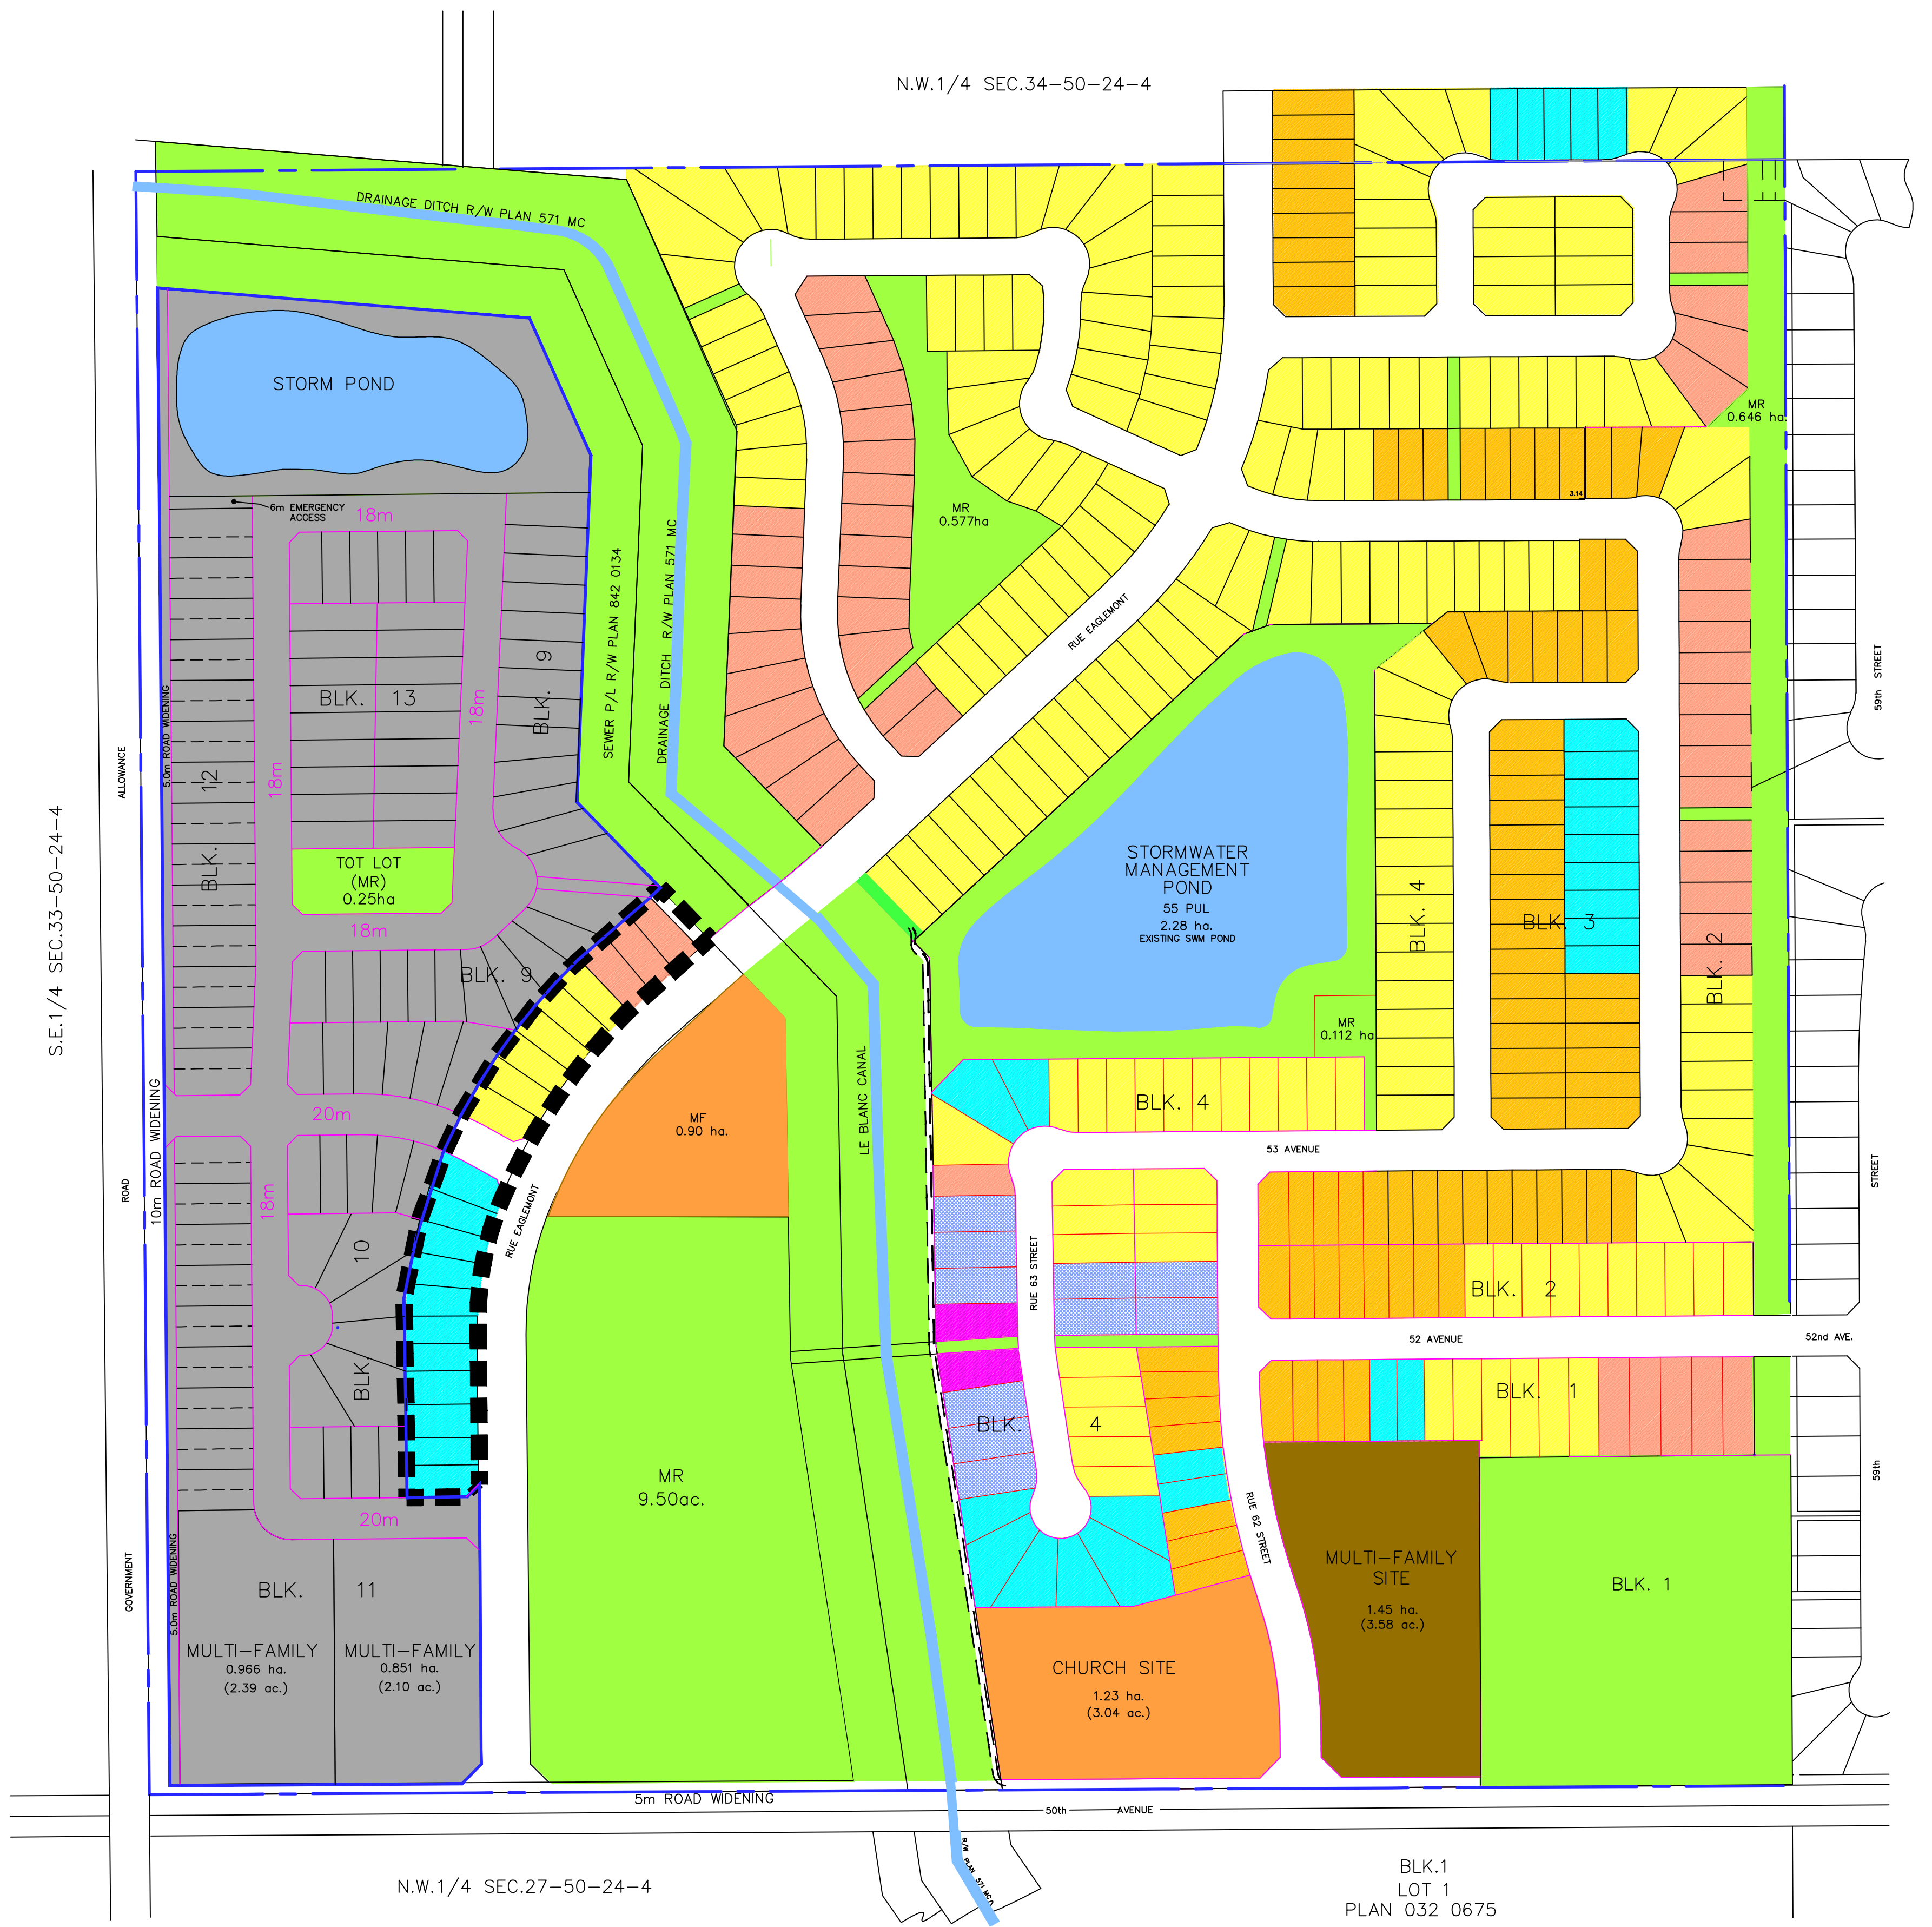

APPROVED BY COUNCIL
January 10, 2012

EAGLEMONT

ZONING

R12	[Orange]
R13	[Cyan]
R14	[Yellow]
R15	[Light Orange]
R16	[Magenta]
R17	[Light Blue]
PRS	[Light Green]
FUTURE	[Grey]

■■■■■ PHASE 4 BOUNDARY