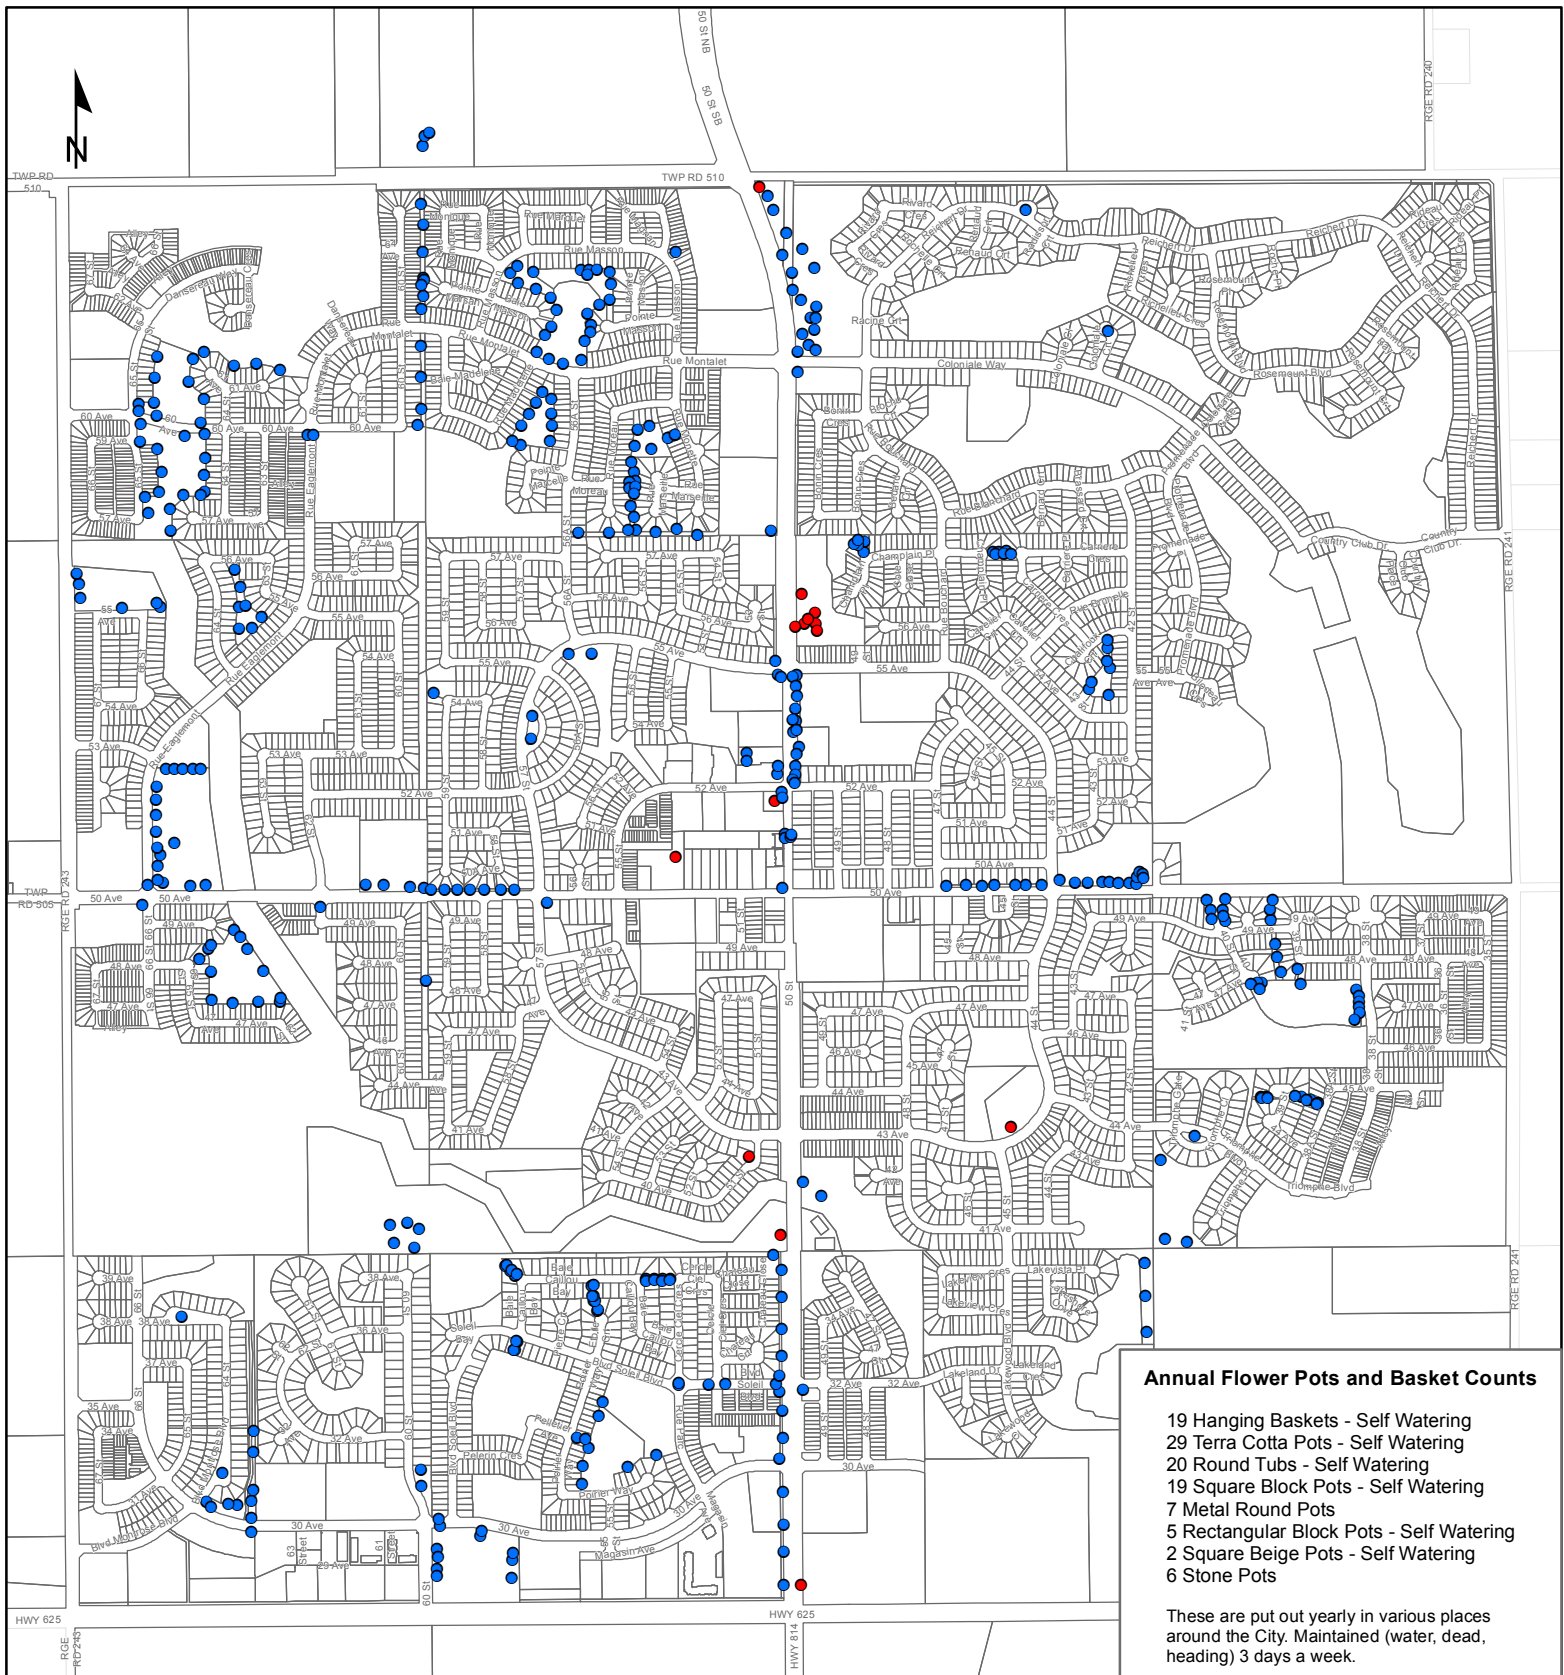

Schedule E - Grass Cutting

Street Grass Cutting

- Priority 1- Weekly
- Priority 2- As needed (minimum monthly)
- Priority 3- Three times per year

Parks and Facilities Grass Cutting

- Priority 1 - Weekly

Sports Fields

- Priority 1 - Mowed weekly as per scheduled programming

**City of Beaumont
2021 Service Levels**

*Targets are weather dependent.

Annual Flower Pots and Basket Counts

- 19 Hanging Baskets - Self Watering
- 29 Terra Cotta Pots - Self Watering
- 20 Round Tubs - Self Watering
- 19 Square Block Pots - Self Watering
- 7 Metal Round Pots
- 5 Rectangular Block Pots - Self Watering
- 2 Square Beige Pots - Self Watering
- 6 Stone Pots

These are put out yearly in various places around the City. Maintained (water, dead, heading) 3 days a week.

Schedule F - Flower/Shrub Beds - Weeding and Watering

- Priority 1: Bi-weekly weeding and daily watering
- Priority 2: Monthly weeding and watering as needed

**City of Beaumont
2021 Service Levels**

*Targets are weather dependent.

Schedule H - Porta Potties Maintenance

- Eco Toilet
- Free Standing
- Graphic Permanent Enclosure
- Water and Sewer Restrooms

*The Service Levels will come into effect between May 1st, 2021 and October 1st, 2021.
 *The Eco Toilet and Water and Sewer restrooms will be cleaned daily. All other porta potties will be cleaned weekly.