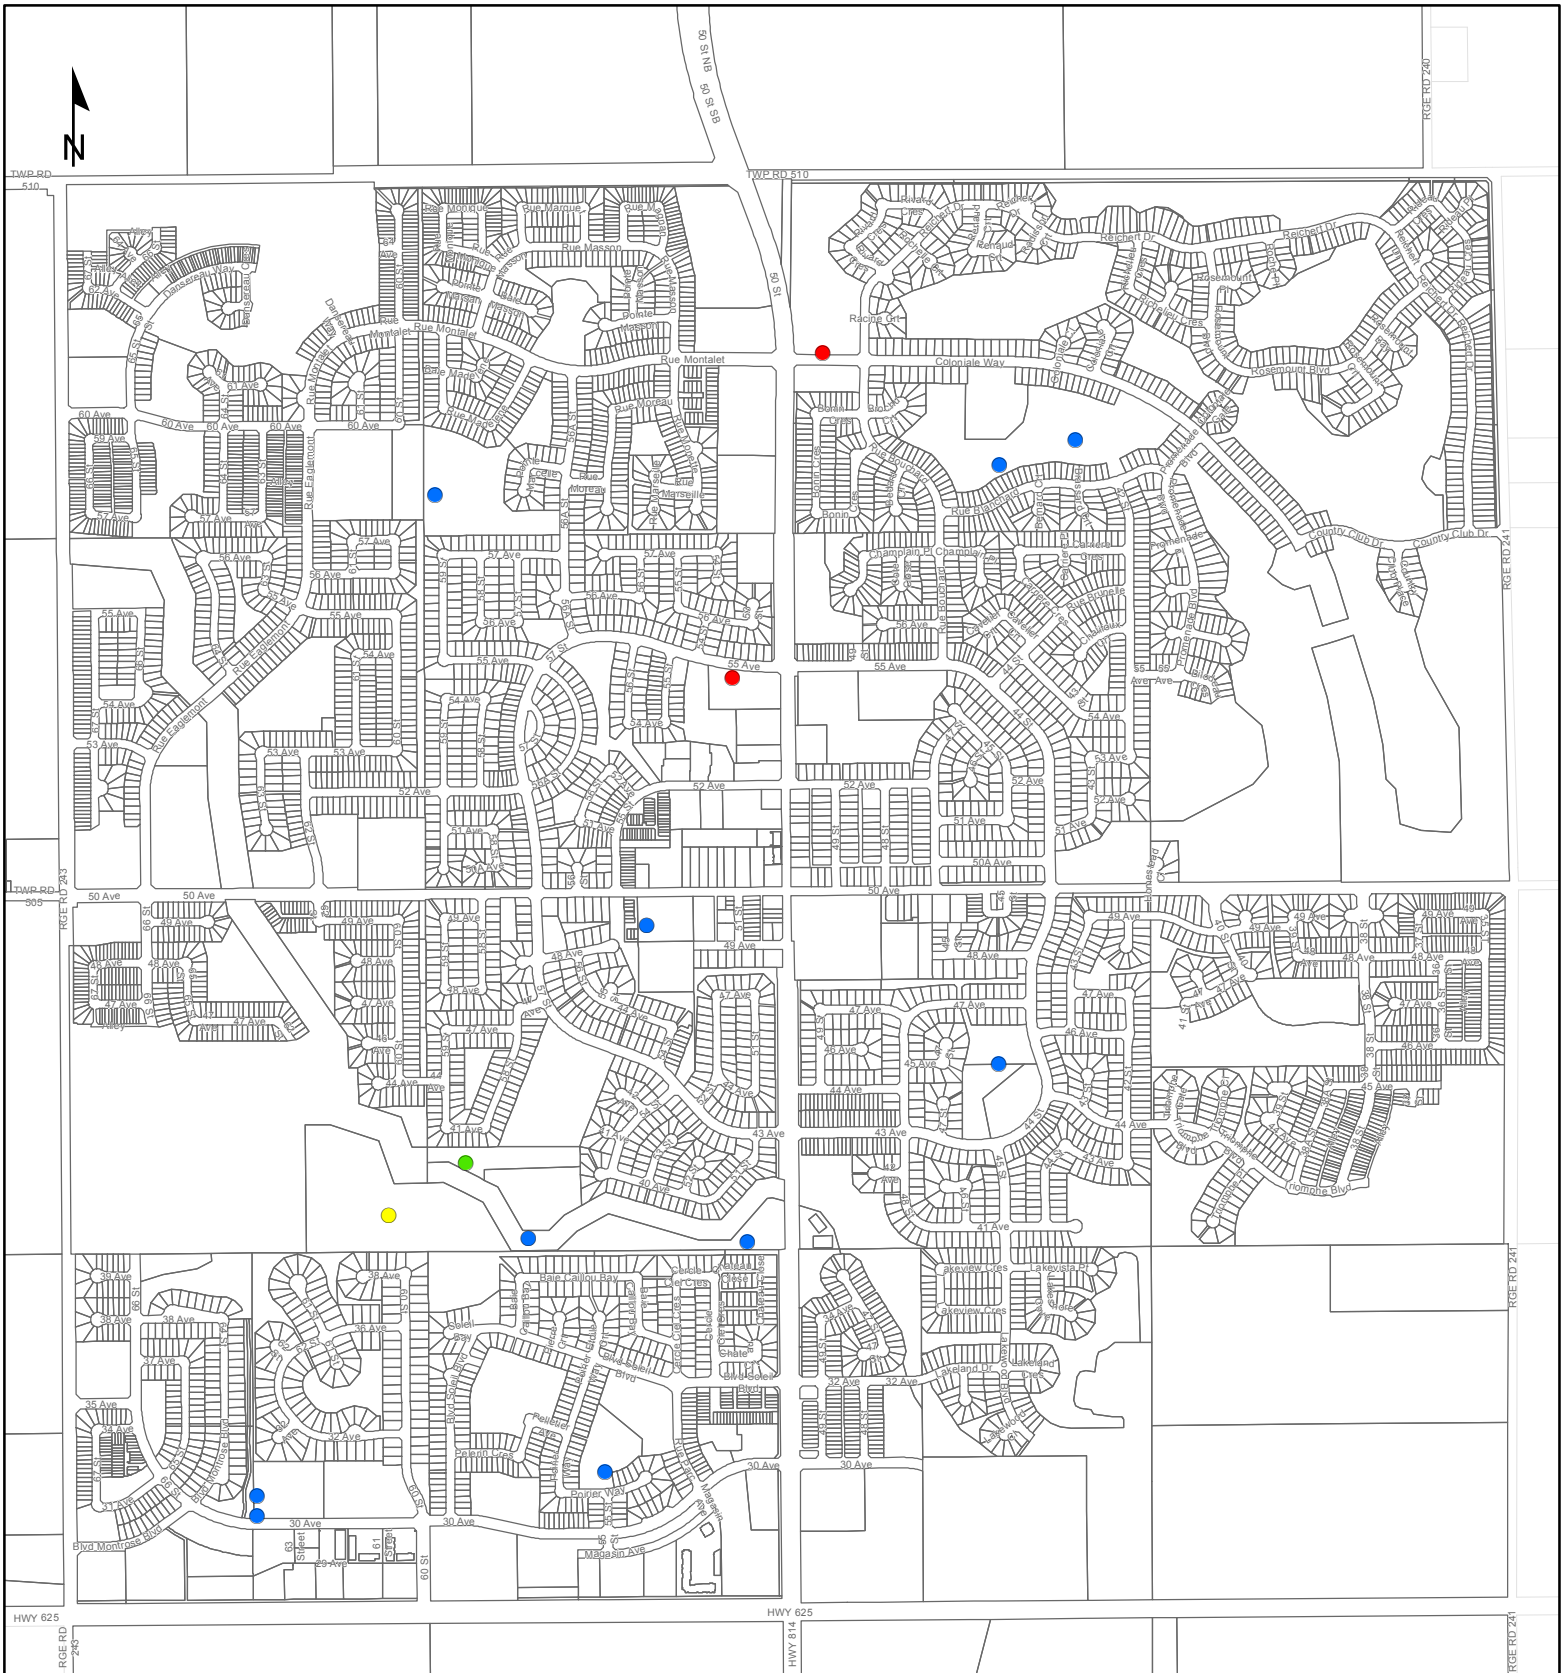

- Priority 1 - Mowed weekly as per scheduled programming

**City of Beaumont
2021 Service Levels**

*Targets are weather dependent.

Annual Flower Pots and Basket Counts

- 19 Hanging Baskets - Self Watering
- 29 Terra Cotta Pots - Self Watering
- 20 Round Tubs - Self Watering
- 19 Square Block Pots - Self Watering
- 7 Metal Round Pots
- 5 Rectangular Block Pots - Self Watering
- 2 Square Beige Pots - Self Watering
- 6 Stone Pots

These are put out yearly in various places around the City. Maintained (water, dead, heading) 3 days a week.

Schedule F - Flower/Shrub Beds - Weeding and Watering

- Priority 1: Bi-weekly weeding and daily watering
- Priority 2: Monthly weeding and watering as needed

**City of Beaumont
2021 Service Levels**

*Targets are weather dependent.

Schedule H - Porta Potties Maintenance

- Eco Toilet
- Free Standing
- Graphic Permanent Enclosure
- Water and Sewer Restrooms

*The Service Levels will come into effect between May 1st, 2021 and October 1st, 2021.
 *The Eco Toilet and Water and Sewer restrooms will be cleaned daily. All other porta potties will be cleaned weekly.