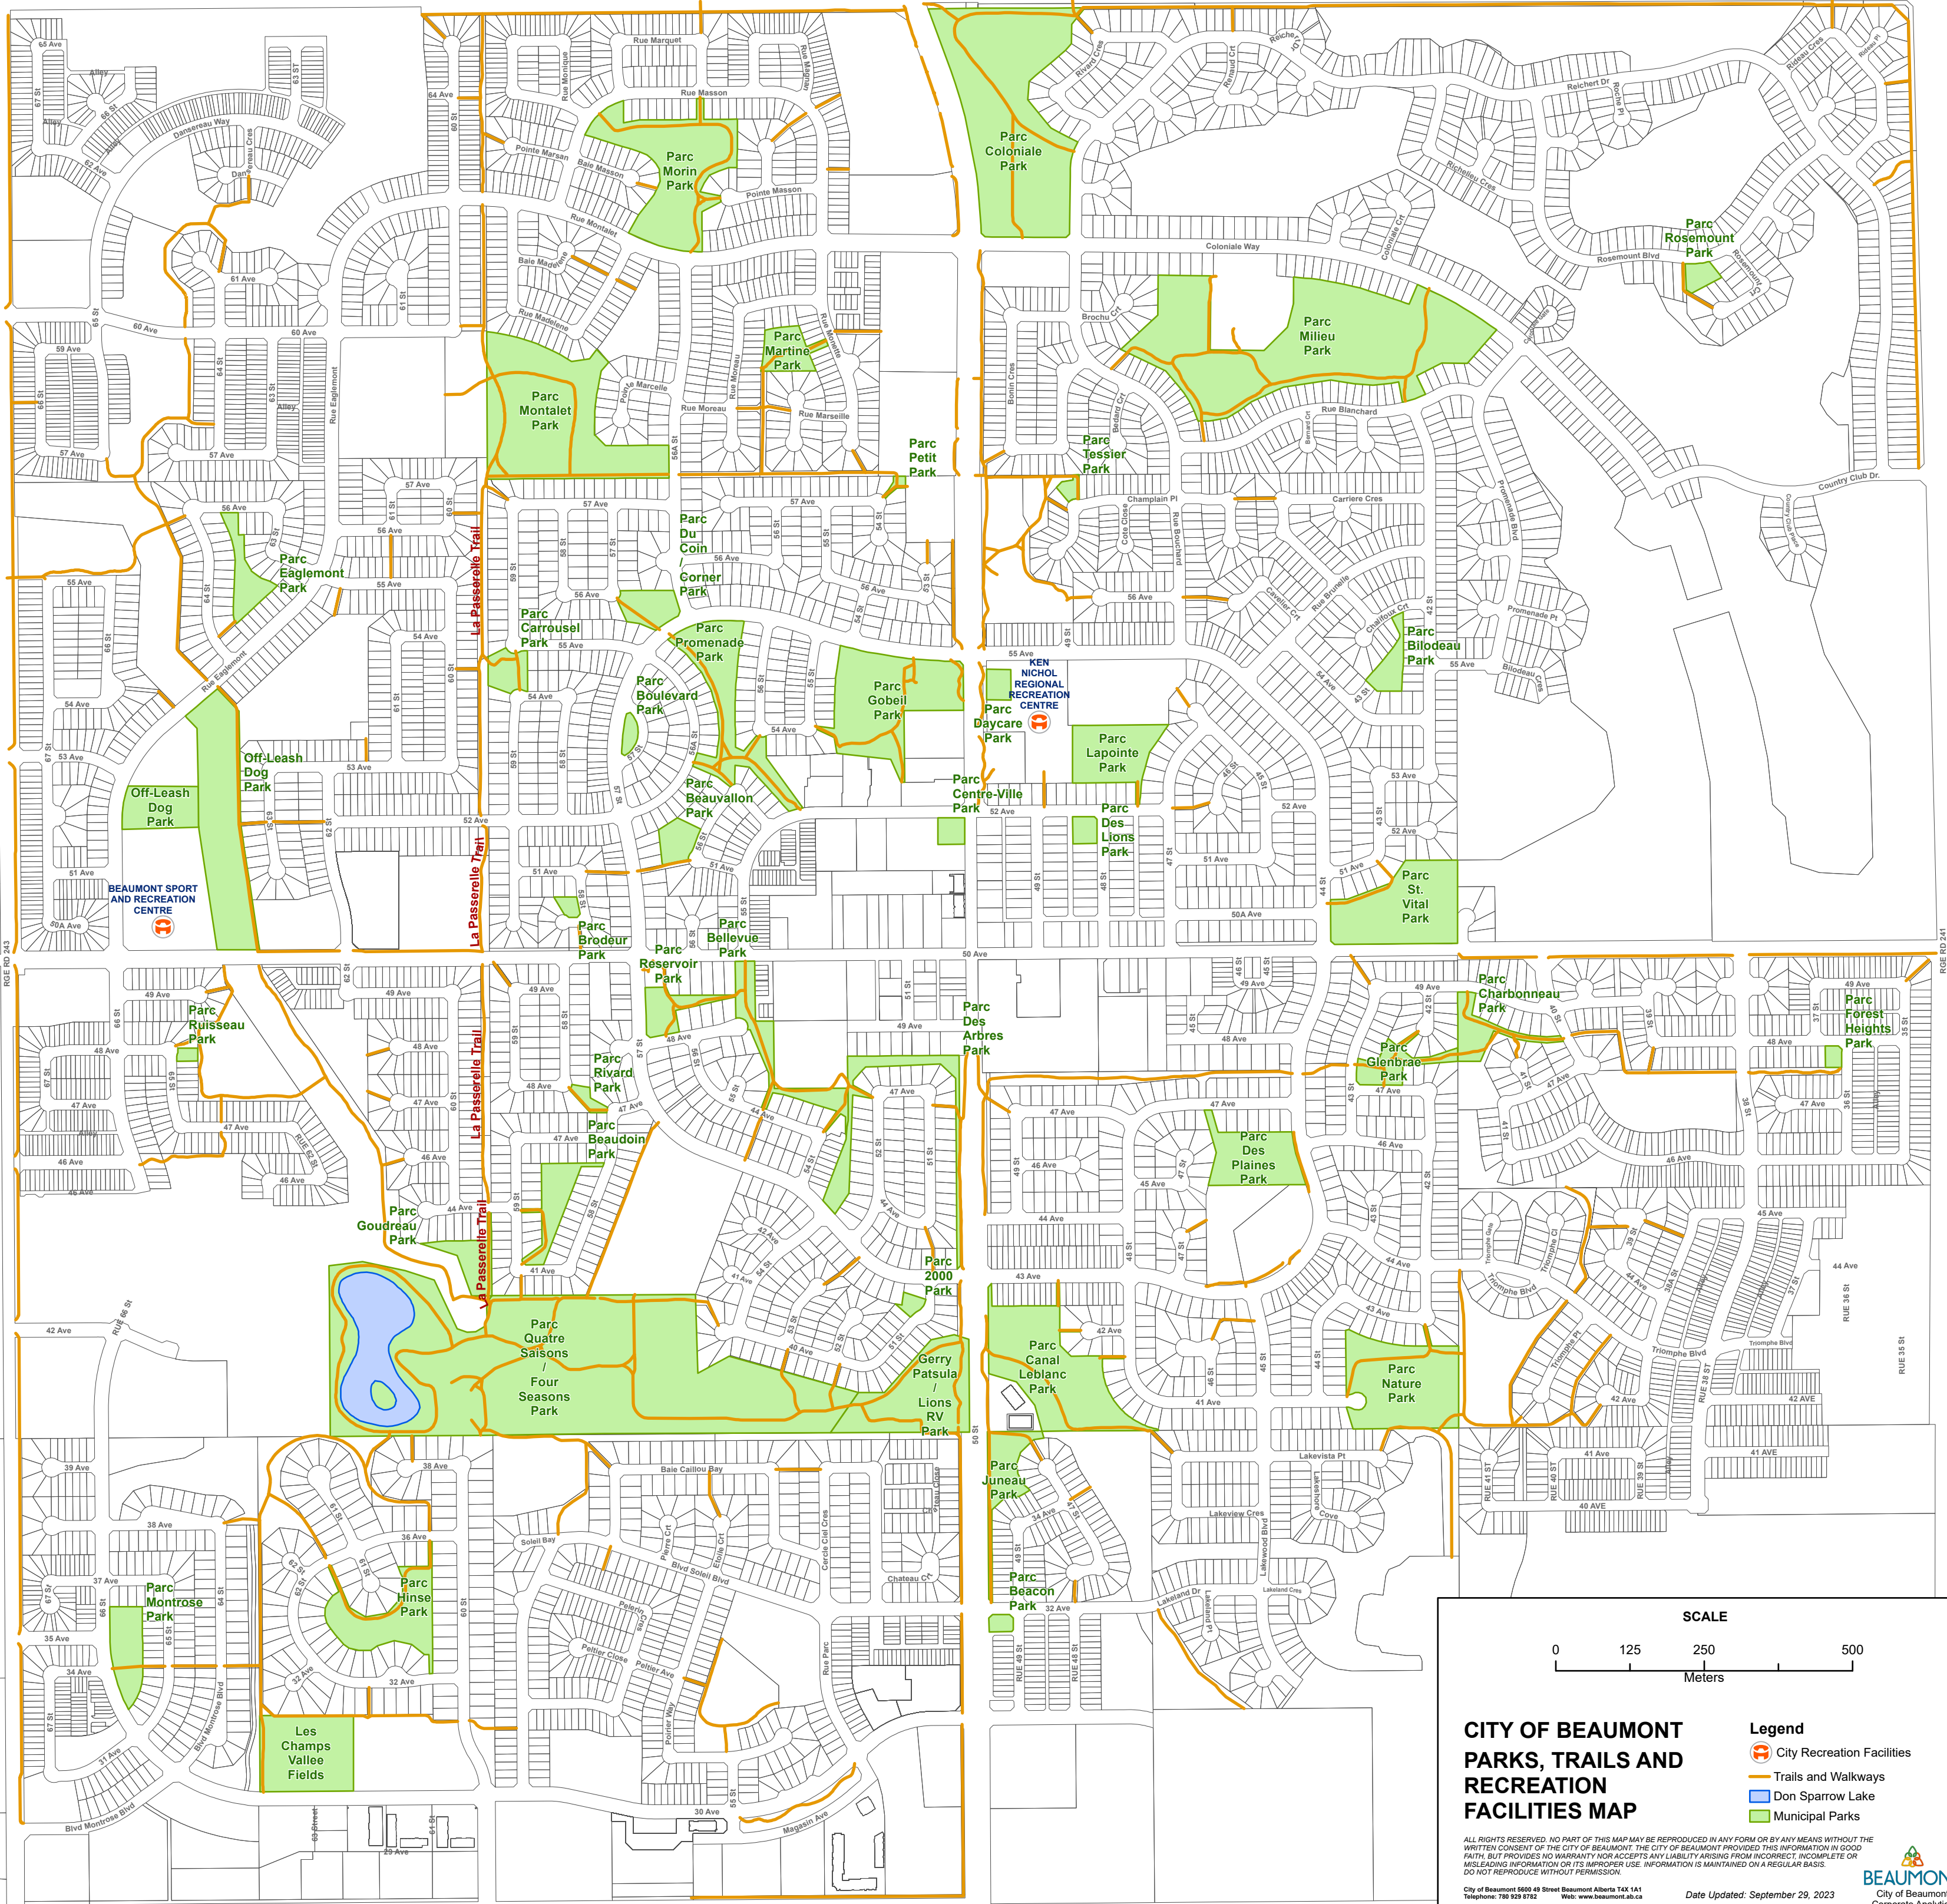

TWP RD 510

RUE RD 242

TWP RD 510

TWP RD 505

HWY 625

HWY 625

CITY OF BEAUMONT PARKS, TRAILS AND RECREATION FACILITIES MAP

1. **Legend**
2. City Recreation Facilities
   - Trails and Walkways
   - Don Sparrow Lake
   - Municipal Parks

Date Updated: September 29, 2023